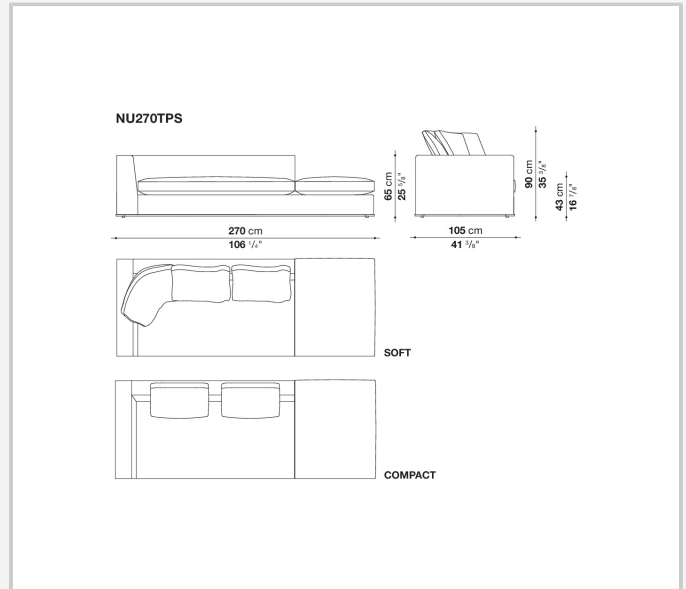

Technical drawings