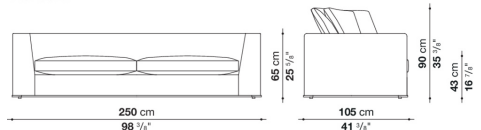

NU270LD

SOFT

COMPACT

NU270D_2

SOFT

COMPACT

NU250AS

SOFT

COMPACT

NU250AD

SOFT

COMPACT

NU232S

SOFT

COMPACT

NU232D

SOFT

COMPACT