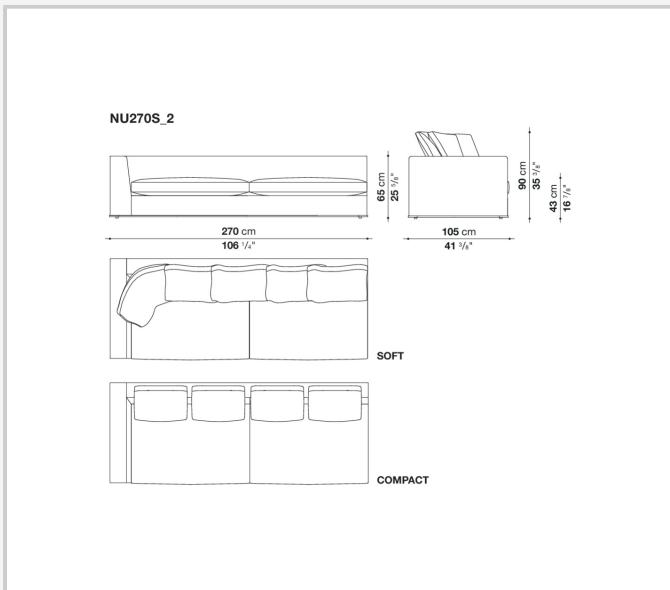

Technical drawings