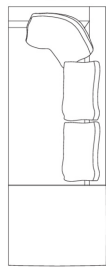

shaped polyurethane, sterilized down, polyester fibre cover

Back cushion (NU60C-NU90C)

sterilized down, cotton cover, box style typology

Lower edge

die-cast aluminium and extrusions

Ferrules

thermoplastic material

Cover

fabric (eco-leather profiles) or leather (profile stitching)

Technical drawings

NU270LD

SOFT

COMPACT

NU270D_2

SOFT