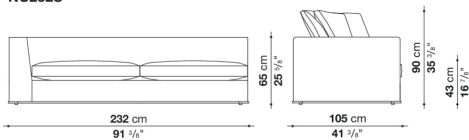

NU270LD

SOFT

COMPACT

NU270D_2

SOFT

COMPACT

NU250AS

SOFT

COMPACT

NU250AD

SOFT

COMPACT

NU232S

SOFT

COMPACT

NU232D

SOFT

COMPACT