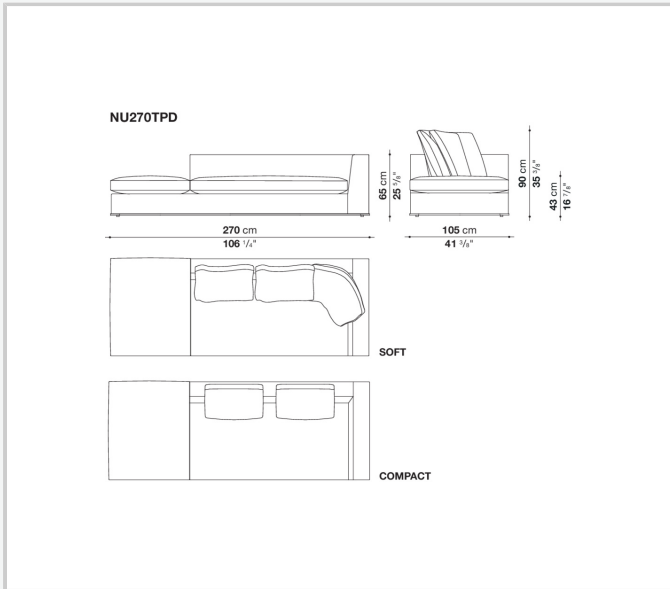

Technical drawings