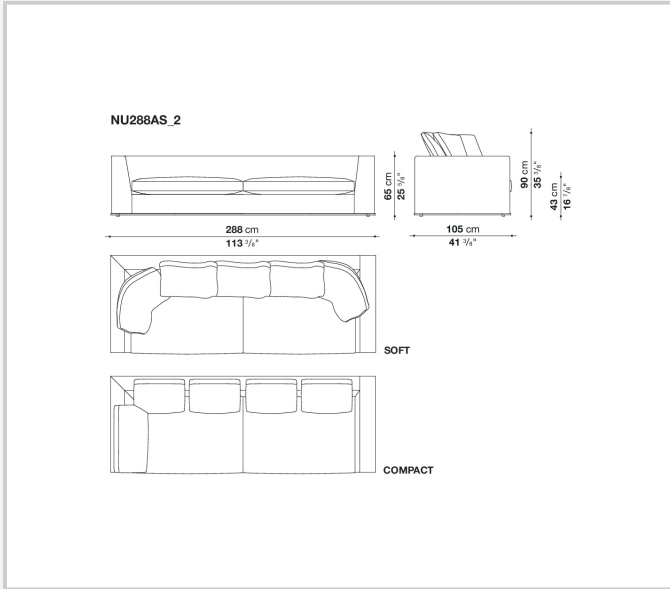

Technical drawings