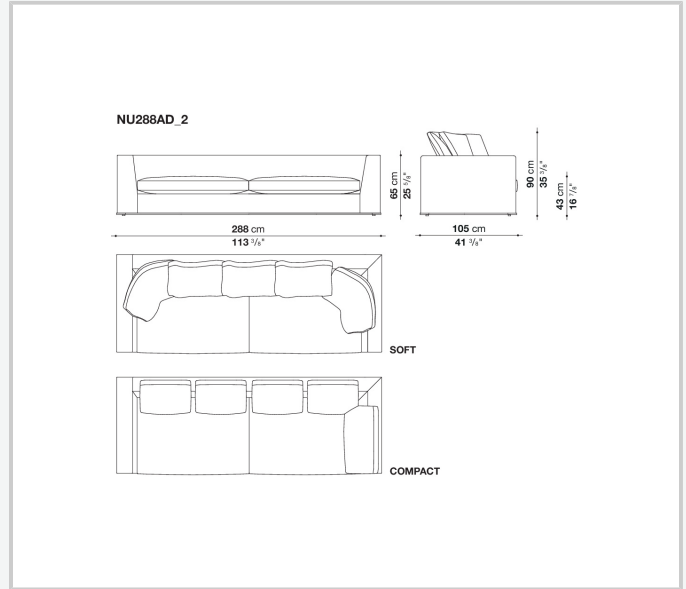

Technical drawings