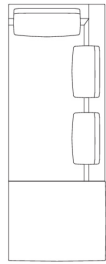

shaped polyurethane, sterilized down, polyester fibre cover

Back cushion (NU60C-NU90C)

sterilized down, cotton cover, box style typology

Lower edge

die-cast aluminium and extrusions

Ferrules

thermoplastic material

Cover

fabric (eco-leather profiles) or leather (profile stitching)

Technical drawings

NU270LD

SOFT

COMPACT

NU270D_2

SOFT