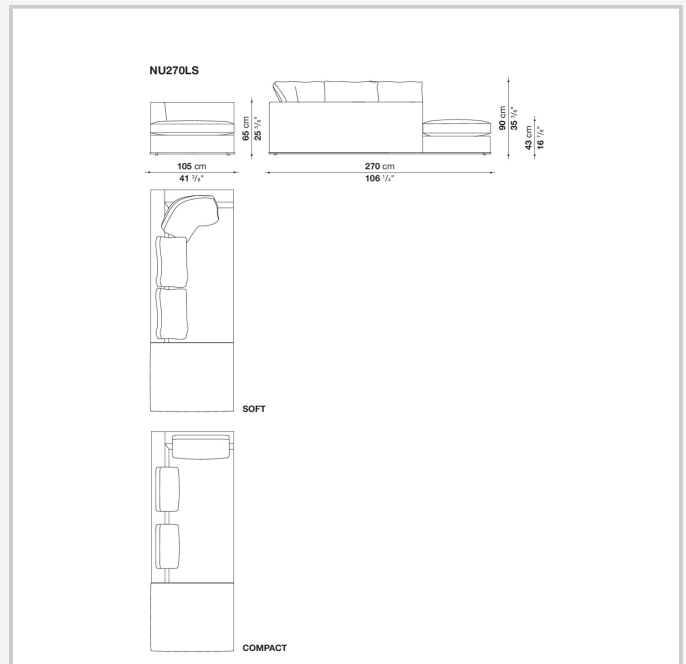

Technical drawings