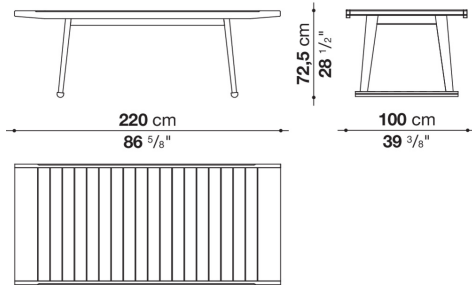

Technical drawings

TGO220