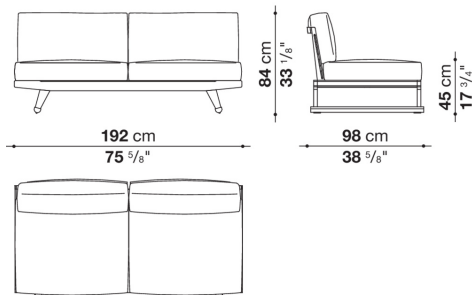

Technical drawings

GO192C