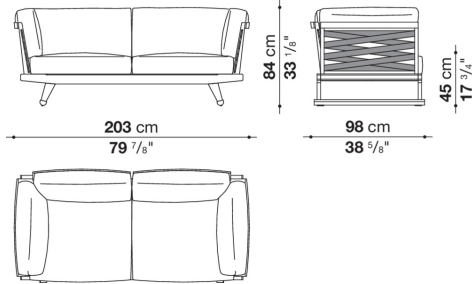

Technical drawings

GO203