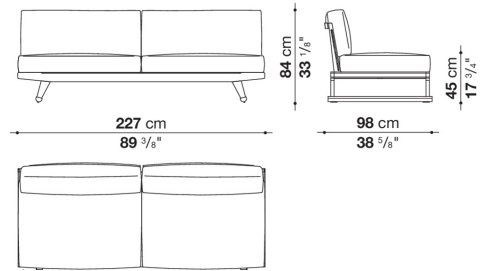

Technical drawings

GO227C