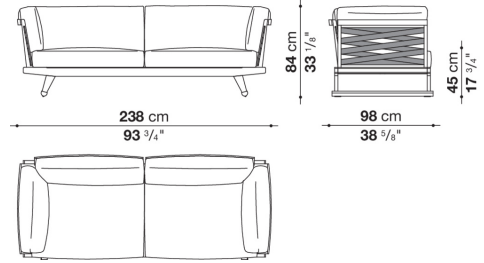

Technical drawings

GO238