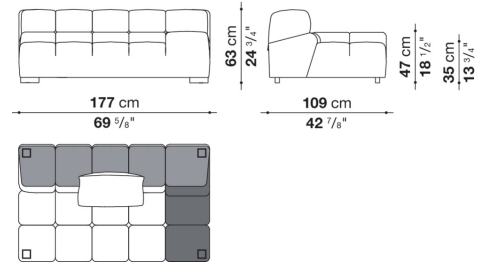

Technical drawings

T177BD_3