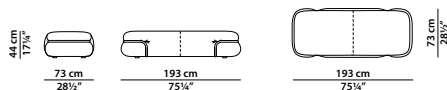

62x25 h23 – 24 $\frac{1}{4}$ x 9 $\frac{3}{4}$ h9"

Cuscino schienale
Back cushion