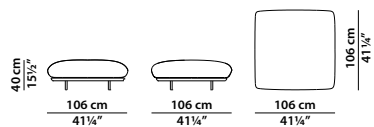

**Palletised box equipped with two sensors to check for any damage during transport.**  
**(Refer to "Important information").**

145 x 110 h76

Poltrona. Armchair.

280 x 110 h76

Divano. Sofa.

125 x 200 h76

Dormeuse. Dormeuse.

106 x 106 h40

Pouf. Pouf.

70 x 30

Cuscino. Cushion.