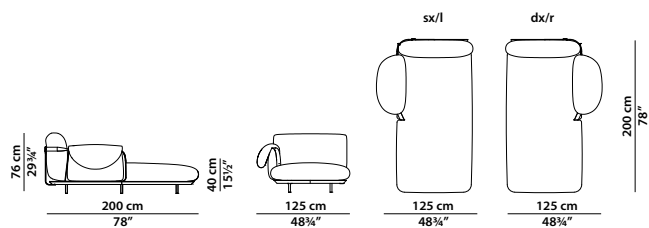

**Palletised box equipped with two sensors to check for any damage during transport.**  
**(Refer to "Important information").**

145 x 110 h76

Poltrona. Armchair.

280 x 110 h76

Divano. Sofa.

125 x 200 h76

Dormeuse. Dormeuse.

106 x 106 h40

Pouf. Pouf.

70 x 30

Cuscino. Cushion.