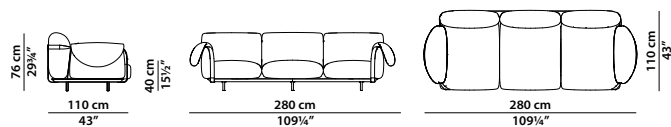

**Palletised box equipped with two sensors to check for any damage during transport.**  
**(Refer to "Important information").**

145 x 110 h76

Poltrona. Armchair.

280 x 110 h76

Divano. Sofa.

125 x 200 h76

Dormeuse. Dormeuse.

106 x 106 h40

Pouf. Pouf.

70 x 30

Cuscino. Cushion.