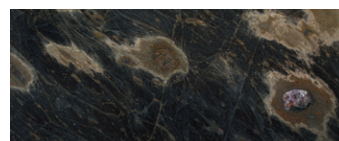

(Refer to "Important information").

FINITURE DISPONIBILI/AVAILABLE FINISHES

PIANO/TOP

marmo Bianco Gioia lucido
glossy Bianco Gioia marble

marmo Calacatta Oro lucido
glossy Calacatta Oro marble

marmo Cipollino Abyssal lucido
glossy Cipollino Abyssal marble

marmo Ocean Storm lucido
glossy Ocean Storm marble
(misura max/max size 280x130)

marmo Polar White opaco
matte Polar White marble

marmo Travertino Silver stuccato con
resina trasparente e finitura spazzolata
Travertino Silver marble filled with
transparent resin and brushed finish

marmo Travertino White stuccato con
resina trasparente e finitura spazzolata
Travertino White marble filled with
transparent resin and brushed finish

granito Geode lucido
glossy Geode granite

onice Brioche lucido
glossy Brioche onyx