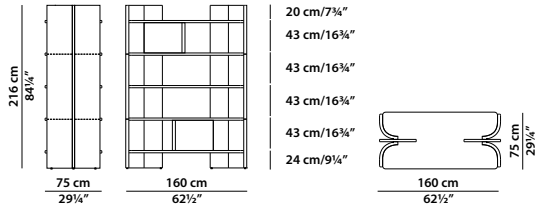

Wooden crate equipped with two sensors to check for any damage occurred during transport. (Refer to "Important information").

160 x 39 h216

Libreria da parete.
Wall bookcase.

160 x 75 h216

Libreria freestanding.
Freestanding bookcase.

227 x 90 h76

Scrivania.
Desk.

150 x 50 h105

Mobile basso.
Low cabinet.

220 x 50 h83

Mobile basso.
Low cabinet.

290 x 50 h83

Mobile basso.
Low cabinet.

55 x 35 h7

Vassoio.
Tray.