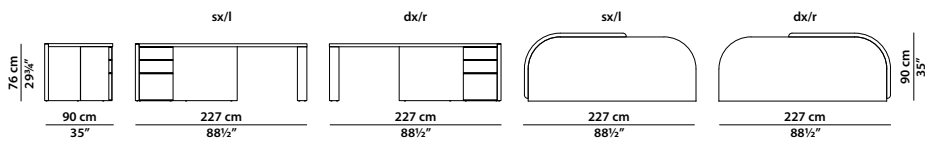

Wooden crate equipped with two sensors to check for any damage occurred during transport. (Refer to "Important information").

160 x 39 h216

Libreria da parete.
Wall bookcase.

160 x 75 h216

Libreria freestanding.
Freestanding bookcase.

227 x 90 h76

Scrivania.
Desk.

150 x 50 h105

Mobile basso.
Low cabinet.

220 x 50 h83

Mobile basso.
Low cabinet.

290 x 50 h83

Mobile basso.
Low cabinet.

55 x 35 h7

Vassoio.
Tray.