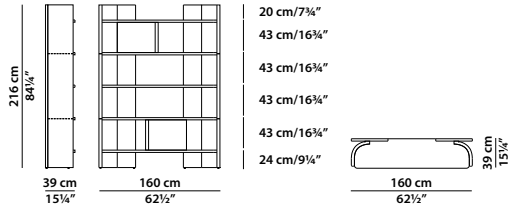

Wooden crate equipped with two sensors to check for any damage occurred during transport. (Refer to "Important information").

160 x 39 h216

Libreria da parete.
Wall bookcase.

160 x 75 h216

Libreria freestanding.
Freestanding bookcase.

55 x 35 h7

Vassoio.
Tray.