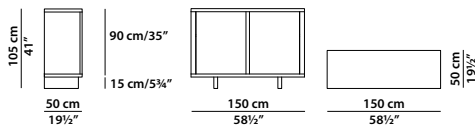

Wooden crate equipped with two sensors to check for any damage occurred during transport. (Refer to "Important information").

160 x 39 h216

Libreria da parete.
Wall bookcase.

160 x 75 h216

Libreria freestanding.
Freestanding bookcase.

227 x 90 h76

Scrivania.
Desk.

150 x 50 h105

Mobile basso.
Low cabinet.

220 x 50 h83

Mobile basso.
Low cabinet.

290 x 50 h83

Mobile basso.
Low cabinet.

55 x 35 h7

Vassoio.
Tray.