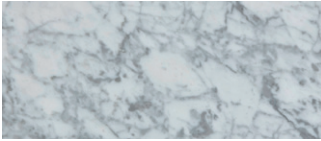

FINITURE DISPONIBILI/AVAILABLE FINISHES

PIANO/TOP

marmo Bianco Gioia lucido
glossy Bianco Gioia marble