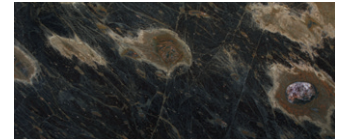

marmo Calacatta Oro lucido
glossy Calacatta Oro marble

marmo Cipollino Abyssal lucido
glossy Cipollino Abyssal marble

marmo Ocean Storm lucido
glossy Ocean Storm marble
(misura max./max size 280x130)

marmo Polar White opaco
matte Polar White marble

marmo Travertino Silver stuccato con
resina trasparente e finitura spazzolata
Travertino Silver marble filled with
transparent resin and brushed finish

marmo Travertino White stuccato con
resina trasparente e finitura spazzolata
Travertino White marble filled with
transparent resin and brushed finish