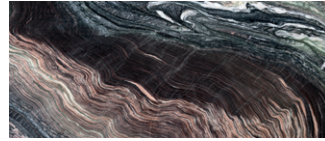

marmo Calacatta Oro lucido
glossy Calacatta Oro marble

marmo Cipollino Abyssal lucido
glossy Cipollino Abyssal marble

marmo Ocean Storm lucido
glossy Ocean Storm marble
(misura max./max size 280x130)

marmo Polar White opaco
matte Polar White marble

marmo Travertino Silver stuccato con
resina trasparente e finitura spazzolata
Travertino Silver marble filled with
transparent resin and brushed finish

marmo Travertino White stuccato con
resina trasparente e finitura spazzolata
Travertino White marble filled with
transparent resin and brushed finish