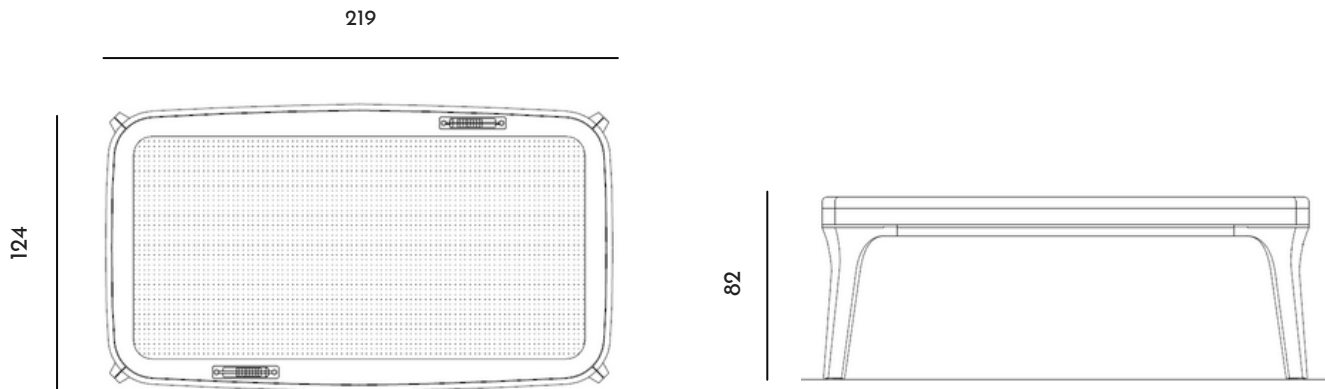

BLOW Air Hockey Table

MC.GT.AH.BLW

Materials:

Structure: covered with leather
Top: veneer wood
Playing field: punctured metal laminate
Metals details: steel

Finishes: