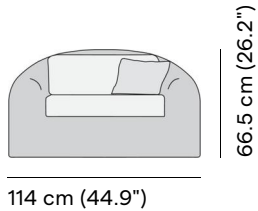

4R04
pepper

Suggested colour combinations

TC SOFT GREY 1

SD SEPIA 1

TC NEBBIA 2

Manutti

manutti.com

Technical drawing