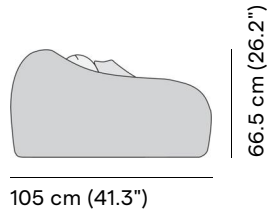

4R04
pepper

Suggested colour combinations

TC SOFT GREY 1

SD SEPIA 1

TC NEBBIA 2

Manutti

manutti.com

Technical drawing