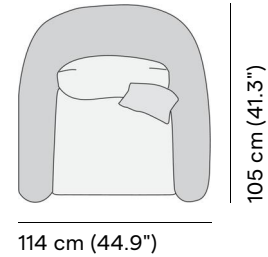

4R04
pepper

Suggested colour combinations

TC SOFT GREY 1

SD SEPIA 1

TC NEBBIA 2

Manutti

manutti.com

Technical drawing