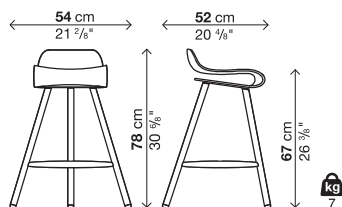

BCN

Stool on wooden base

Base finish:

Solid beech

Solid wood lacquered in same colour as the seat

Body finish:

White PBT (colour reference "White polypropylene PPO1")

Nero PBT (colour reference "Black polypropylene PPO3")

Beige PBT (colour reference "Beige polypropylene PPO5")

Coral red PBT (colour reference "Coral red polypropylene PPO7")

Light grey PBT (colour reference "Light grey polypropylene PP11")

Zinc yellow PBT (colour reference "Zinc yellow polypropylene PP12")

Meadow green PBT (colour reference "Meadow green polypropylene PP13")

Note:

More than other colours, dark colours might undergo the intrinsic "shading" of the material, which is considered normal.

FEET:

Standard in hard plastic.

SHIPPING INFO PRODUCTS DISASSEMBLED:

For orders with more than 6 units, the product is shipped unassembled:

- 3 seats = 1 pack - Kg 12 / m³ 0,13.

- 6 seats = 1 pack - Kg 23,5 / m³ 0,22.

- 3 bases = 1 pack - Kg 13 / m³ 0,42.

Reinforced packaging, see inside cover.

Code	Base	Body	pack	m³	Kg
		PBT			
05BCN08	Beech		1	0,26	10,5
	Lacquered wood				

1 stool in each package