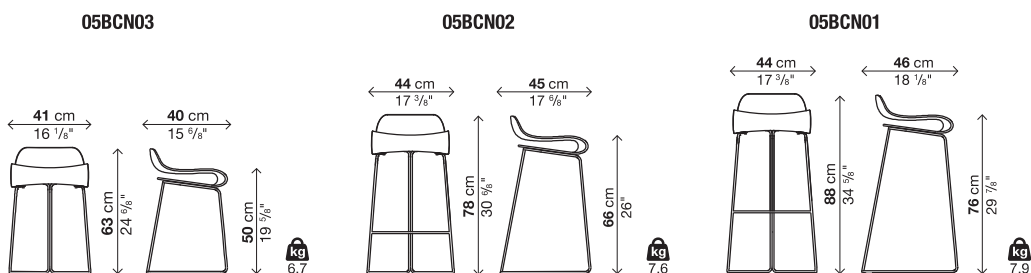

### Chair (seat height 50 cm)

Code	Base	Body	pack	m <sup>3</sup>	Kg
		PBT			
<b>05BCN03</b>	Lacquered steel		1	0,13	8
	Polished chrome steel				

1 chair in each package

### Low stool (seat height 66 cm)

Code	Base	Body	pack	m <sup>3</sup>	Kg
		PBT			
<b>05BCN02</b>	Lacquered steel		1	0,19	10
	Polished chrome steel				

1 stool in each package

### High stool (seat height 76 cm)

Code	Base	Body	pack	m <sup>3</sup>	Kg
		PBT			
<b>05BCN01</b>	Lacquered steel		1	0,21	10,2
	Polished chrome steel				

1 stool in each package