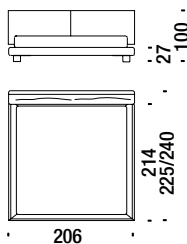

NATURAL ASH

INDIGO BLUE

RAW BLACK

ASH GREY

Nebula Five 160

Nebula Five 160

DL0F88

8mt. 16,4m² 0,6m³ 80Kg

Nebula Five 170

Nebula Five 170

DL0F89

8,5mt. 17,5m² 0,6m³ 85Kg

Nebula Five 180

Nebula Five 180

DL0F90

9mt. 18,5m² 0,6m³ 90Kg

Slatted base 200x160

Rete doghe 200x160

DL0F94

0,3m³

Slatted base 200x170

Rete doghe 200x170

DL0F95

0,3m³