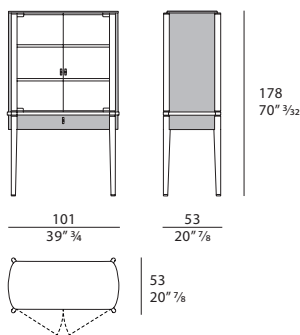

PINNACLE Vitrine

Designer: Huang Quan

Year: 2021

DESCRIPTION

The vitrine of the Pinnacle collection has steep features softened by softer and more circular lines as in the curved sides of the vitrine. The metal details are like small points of light that highlight the shapes. Designed to store accessories and precious objects, it is composed of wooden shelves and glass doors, equipped with internal LED lighting.

PINNACLE Vitrine

Designer: Huang Quan

Year: 2021

TECHNICAL

Legs and side uprights : walnut solid wood, finishes available from our natural wood collection / Suspended structure: high quality MDF, external leather covered parts, internal walnut wood veneered parts, walnut solid wood parts, finishes available from our natural wood collection. Side parts in curved birch plywood covered in leather / Compartment with doors equipment: Doors extra clear crystal with magnetic closure system. Shelves high quality MDF veneered in walnut wood. Internal lighting side led bars / Drawer: high quality MDF covered in leather on the front, internal parts veneered in walnut wood. Leather mat at the base of the drawer. Amortized closing system / Details, handles and feet: metal in Light Gold finish.

DRAWINGS

measures in cm and inch

Legs, structure and shelves:
- walnut wood from our solid wood samples book

Gambe, struttura e ripiani:
- legno noce finiture come da campionario legni essenze

Details, maniglie and hinges:
- light gold metal