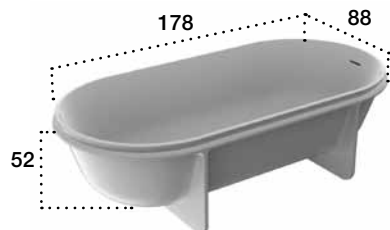

# VASCA IN CRISTALPLANT BIOBASED | BATHTUB IN CRISTALPLANT BIOBASED

| BADEWANNE AUS CRISTALPLANT BIOBASED | BAIGNOIRE EN CRISTALPLANT BIOBASED | BAÑERA IN CRISTALPLANT BIOBASED

Design Gaudio - Venezia

**VASCA FREESTANDING / FREESTANDING BATHTUB** / FREISTEHENDE WANNE / BAIGNOIRE ILOT / BAÑERA DE CENTRO DEL CUARTO DE BAÑO

**CONTROSTAMPO**

Art.	L	P	H
WA6	178	88	52

Peso netto vasca kg 110 (capacità lt. 300) - Net weight tub 110 kg ( Capacity lt.300)

Accessori compresi / Included accessories

Piletta / Waste Art. 66C	Copri piletta in finitura / Drain cover in finish Cristalplant	Troppo pieno / Overflow Sì / Yes
-----------------------------	---	-------------------------------------