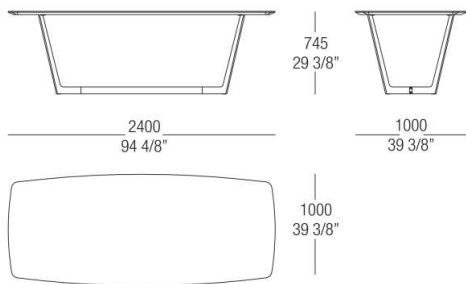

DIMENSIONS

Metal base - Matt lacquer / Glossy lacquer top