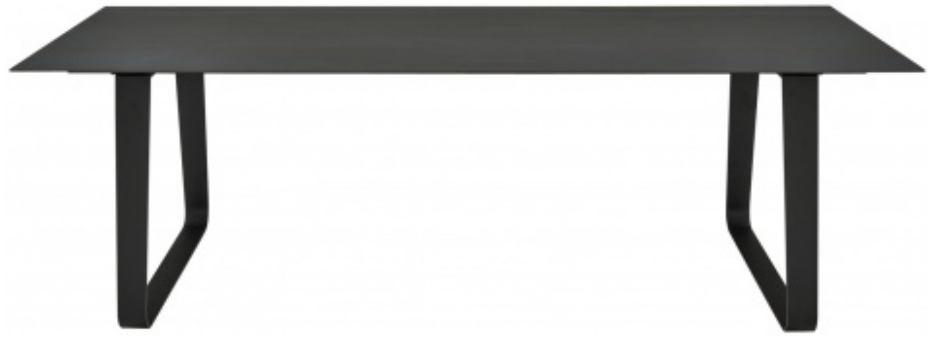

VILNA

Design by
Pagnon & Pelhaître

Description

A table of extremely pared-down lines which puts to use the characteristics of full-body ceramic stoneware to give the impression of visual lightness at a level rarely equalled. The top is linked to the base by a large section frame with a plate to which the legs are attached. The top, which overhangs by around 12 cm, renders the structure barely visible. The designers present Vilna as an innovative table, a design object, with its overhanging top and sharp-looking metal base.

DINING TABLE WHITE CERAMIC STONEWARE TOP BRILLIANT CHROMED BASE

Dimensions

H 74 cm - W 180 cm - D 100 cm -

Other sizes

Technical Specifications

More info at

<http://lignerose.com>

© Ligne Roset 2016

DINING TABLE
WHITE CERAMIC
STONEWARE
TOP BRILLIANT
CHROMED BASE

Dimensions

H 74 - cm
W 180 - cm
D 100 - cm

DINING TABLE
WHITE CERAMIC
STONEWARE
TOP WHITE
LACQUERED
BASE

Dimensions

H 74 - cm
W 180 - cm
D 100 - cm

DINING TABLE
WHITE CERAMIC
STONEWARE
TOP BLACK
LACQUERED
BASE

Dimensions

H 74 - cm
W 180 - cm
D 100 - cm

DINING TABLE
TOP IN WHITE
MARBLE-EFFECT
CERAMIC
STONEWARE
BRILLIANT
CHROMED BASE

Dimensions

H 74 - cm
W 180 - cm
D 100 - cm