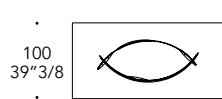

## VETRO GLASS

2 bases  
Rectangular 200

200  
78 3/4

2 bases  
Rectangular 250

250  
98 3/8

3 bases  
Rectangular 300

300  
118 1/8