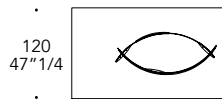

## VETRO GLASS

2 bases  
Rectangular 200

200  
78 3/4

2 bases  
Rectangular 250

250  
98 3/8

3 bases  
Rectangular 300

300  
118 1/8