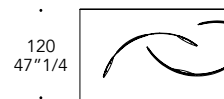

## VETRO GLASS

2 bases  
Rectangular 200

200  
78 3/4

2 bases  
Rectangular 250

250  
98 3/8

3 bases  
Rectangular 300

300  
118 1/8