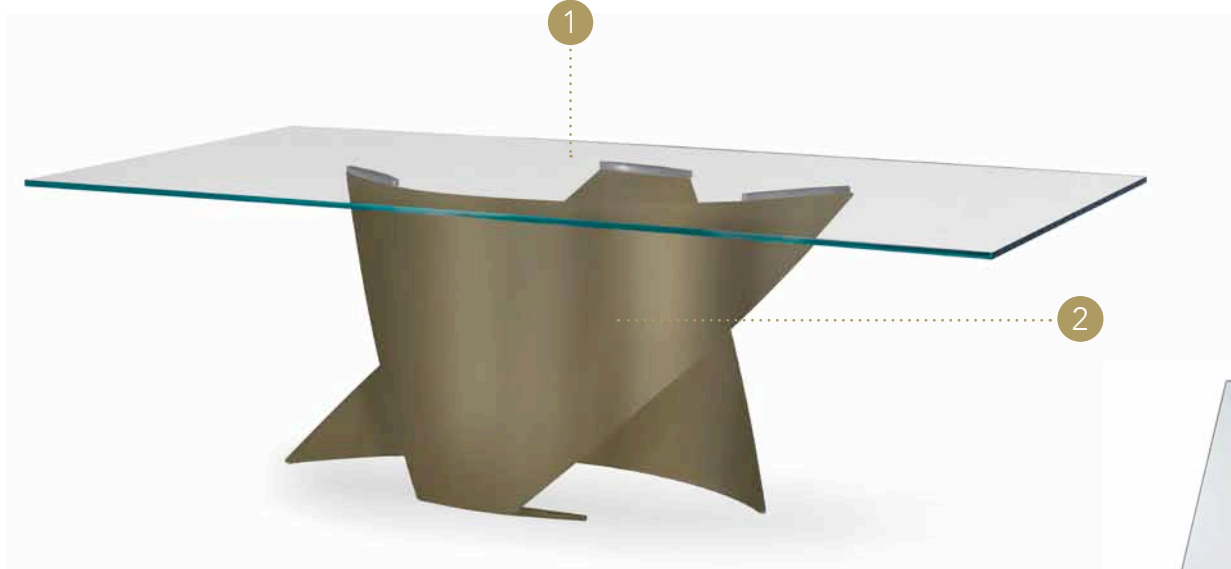

## TOP | 1

Vetro  
Glass

sp./thick 15 mm.  
filo lucido/polished edges

Trasparente  
Transparent

Temperato extrachiaro  
Tempered extra clear

## BASE | 2

Metallo curvato  
Curved metal

105M Ottone dark sat  
105M Satin dark brass

104M Ottone satinato  
104M Satin brass

finitura/finish

101M Titanio satinato  
101M Satin titanium

## VETRO GLASS

2 bases  
Rectangular 200

200  
78 3/4

2 bases  
Rectangular 250

250  
98 3/8

3 bases  
Rectangular 300

300  
118 1/8