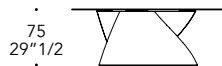

## BASE | 2

Metallo curvato  
Curved metal

105M Ottone dark sat  
105M Satin dark brass

104M Ottone satinato  
104M Satin brass

finitura/finish

101M Titanio satinato  
101M Satin titanium

## VETRO GLASS

2 bases  
Rectangular 200

200  
78 3/4

2 bases  
Rectangular 250

250  
98 3/8

3 bases  
Rectangular 300

300  
118 1/8