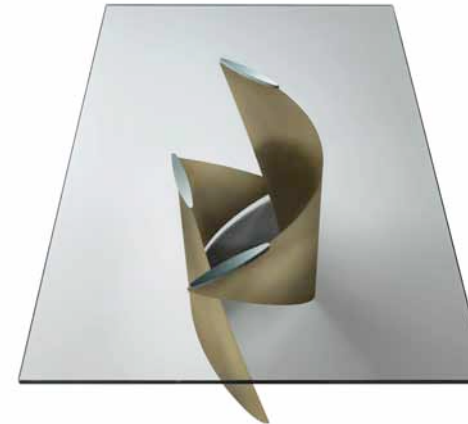

## TOP | 1

Vetro  
Glass

sp./thick 15 mm.  
filo lucido/polished edges

Trasparente  
Transparent

Temperato extrachiaro  
Tempered extra clear

## BASE | 2

Metallo curvato  
Curved metal

105M Ottone dark sat  
105M Satin dark brass

104M Ottone satinato  
104M Satin brass

finitura/finish

101M Titanio satinato  
101M Satin titanium

## VETRO GLASS

2 bases  
Rectangular 200

200  
78 3/4

2 bases  
Rectangular 250

250  
98 3/8

3 bases  
Rectangular 300

300  
118 1/8