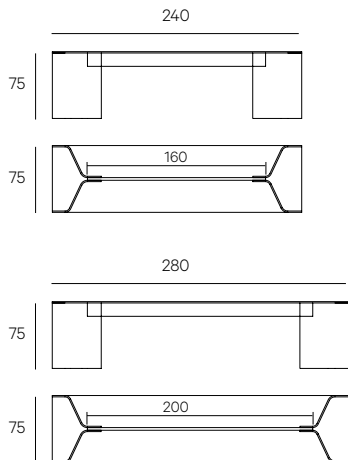

## STRUCTURE

Solidwood, thickness 1,5 cm

## TECHNICAL DATA

---

Cm 240x75x75h

Cm 280x75x75h

Sizes can be customized.

## TECHNICAL DRAWINGS

---