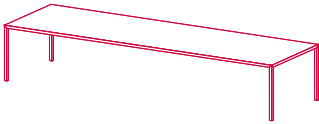

[DISCOVER THE ENTIRE COLLECTION OF TENSE MATERIAL!](#)

FRAME AND TABLETOPS

The 35mm thick tabletop is a load-bearing composite board built with an internal frame consisting of aluminium profiles.

35x35mm steel legs with internal structural tie-rod.

Available in black ebony top with intarsia in Carrara white marble or intarsia in bronze.

DIMENSIONS

The table is available in 24 sizes, height 73 cm.

TENSE MATERIAL INTARSIA

H73 cm
D90 L160, 180, 200, 220, 240
D100 L200, 220, 240, 260, 280, 300
D120 L120, 240, 260, 280, 300, 360, 400
D150 L150, 200, 240, 300, 360, 400