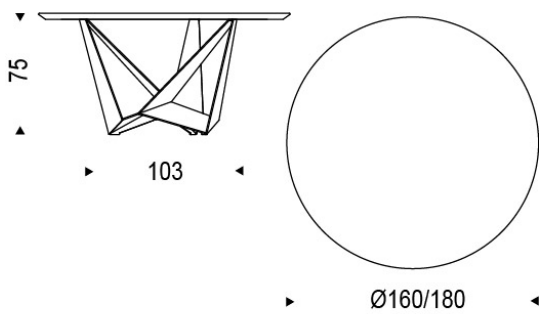

SKORPIO ROUND

Design: Andrea Lucatello

DIMENSIONS

ø130x75h
ø140x75h
ø160x75h
ø180x75h

DESCRIPTION

Table with transparent varnished metal base (OP0), white (GFM71), black (GFM73) or graphite (GFM69) embossed lacquered steel. Top in Canaletto walnut (NC) or burned oak (RB), in clear or extra clear glass with bevelled 15mm edges. Optional central swivelling tray in white, black or graphite painted extra clear frosted glass.