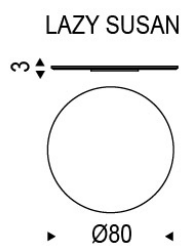

SKORPIO ROUND

Design: Andrea Lucatello

DIMENSIONS

ø130x75h
ø140x75h
ø160x75h
ø180x75h

DESCRIPTION

Table with transparent varnished metal base (OP0), white (GFM71), black (GFM73) or graphite (GFM69) embossed lacquered steel. Top in Canaletto walnut (NC) or burned oak (RB), in clear or extra clear glass with bevelled 15mm edges. Optional central swivelling tray in white, black or graphite painted extra clear frosted glass.