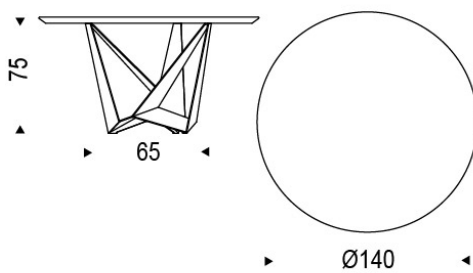

SKORPIO ROUND

Design: Andrea Lucatello

DIMENSIONS

ø130x75h
ø140x75h
ø160x75h
ø180x75h

DESCRIPTION

Table with transparent varnished metal base (OP0), white (GFM71), black (GFM73) or graphite (GFM69) embossed lacquered steel. Top in Canaletto walnut (NC) or burned oak (RB), in clear or extra clear glass with bevelled 15mm edges. Optional central swivelling tray in white, black or graphite painted extra clear frosted glass.