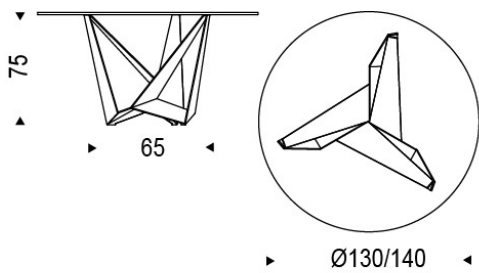

SKORPIO ROUND

Design: Andrea Lucatello

DIMENSIONS

ø130x75h
ø140x75h
ø160x75h
ø180x75h

DESCRIPTION

Table with transparent varnished metal base (OP0), white (GFM71), black (GFM73) or graphite (GFM69) embossed lacquered steel. Top in Canaletto walnut (NC) or burned oak (RB), in clear or extra clear glass with bevelled 15mm edges. Optional central swivelling tray in white, black or graphite painted extra clear frosted glass.