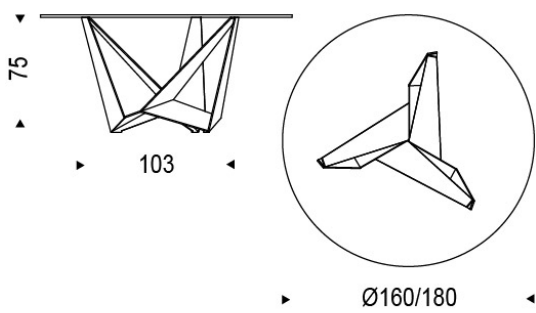

SKORPIO ROUND

Design: Andrea Lucatello

DIMENSIONS

ø130x75h
ø140x75h
ø160x75h
ø180x75h

DESCRIPTION

Table with transparent varnished metal base (OP0), white (GFM71), black (GFM73) or graphite (GFM69) embossed lacquered steel. Top in Canaletto walnut (NC) or burned oak (RB), in clear or extra clear glass with bevelled 15mm edges. Optional central swivelling tray in white, black or graphite painted extra clear frosted glass.