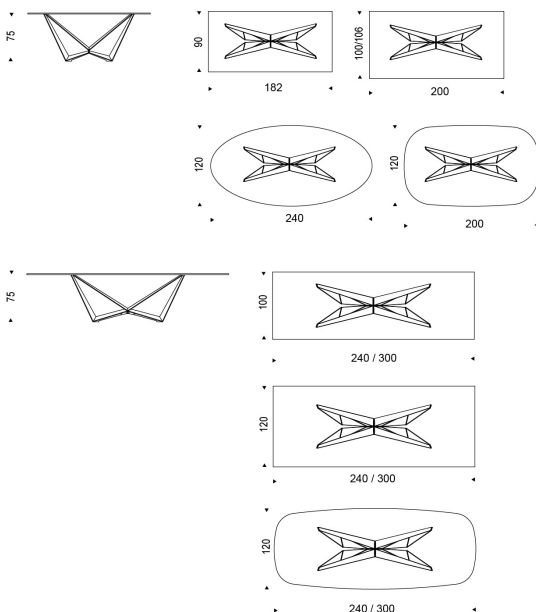

## DIMENSIONS

182x90x75h  
 200x100x75h  
 200x106x75h  
 200x120x75h sag.  
 240x100x75h  
 240x120x75h  
 240x120x75h ovale  
 240x120x75h sag.  
 300x100x75h  
 300x120x75h  
 300x120x75h sag.

Le informazioni qui riportate sono basate sugli ultimi dati pubblicati a listino. L'azienda si riserva il diritto di apportare modifiche ai modelli senza preavviso.

## DESCRIPTION

---

Table with transparent varnished metal base (OP0), white (GFM71), black (GFM73) or graphite (GFM69) embossed lacquered steel. Top in 15mm clear, extra clear or extra clear glass with reversed bevelled edges. Glass top 12mm on 182x90 and 200x106 versions. The top is laid on the base.