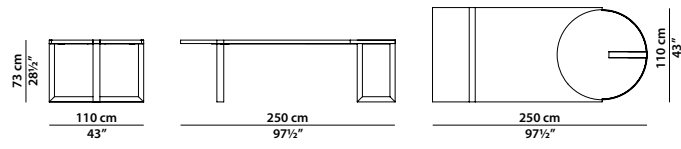

GREEN: glossy Bianco Gioia marble, Geode quartzite.

Blocks and slabs visibly vary as these are natural stones; all pictures are just a rough guide.

250 x 110 h73 | 5,00 m³

Tavolo. Table.

300 x 125 h73 | 5,50 m³