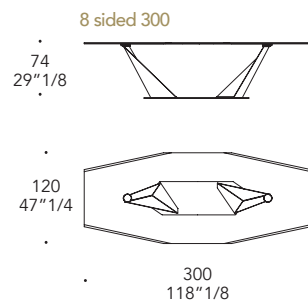

VETRO E VETRO VERNICIATO OTTONE
GLASS AND LACQUERED BRASS GLASS