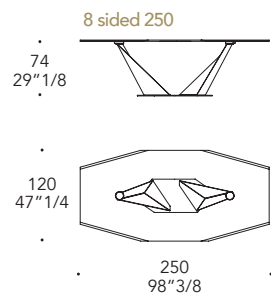

VETRO E VETRO VERNICIATO OTTONE
GLASS AND LACQUERED BRASS GLASS