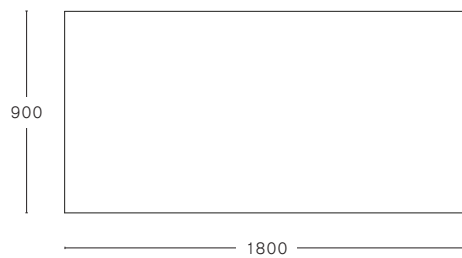

PRIMO TABLE

design by KONSTANTIN GRCIC

TECHNICAL INFORMATION

MAX. PER BOX	GROSS WEIGHT	VOLUME	BOX SIZE
1 TABLE	CA. kg 32,00	0,355 m ³	1860 x 960 x 2000 mm

FINISHINGS

BEECH

NATURAL

BLACK