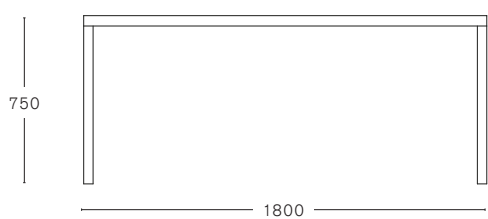

PRIMO TABLE

design by KONSTANTIN GRCIC

TECHNICAL INFORMATION

MAX. PER BOX	GROSS WEIGHT	VOLUME	BOX SIZE
1 TABLE	CA. kg 32,00	0,355 m ³	1860 x 960 x 2000 mm

FINISHINGS

BEECH

NATURAL

BLACK