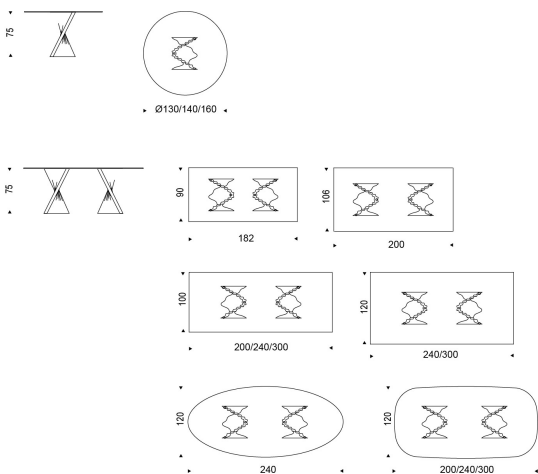

PLISSET

Design: Raffaele Galiotto

DIMENSIONS

182x90x75h
 200x100x75h
 200x106x75h
 200x120x75h sag.
 240x100x75h
 240x120x75h
 240x120x75h ovale
 240x120x75h sag.
 300x100x75h
 300x120x75h
 300x120x75h sag.
 ø130x75h
 ø140x75h
 ø160x75h

DESCRIPTION

Le informazioni qui riportate sono basate sugli ultimi dati pubblicati a listino. L'azienda si riserva il diritto di apportare modifiche ai modelli senza preavviso.

Table with base in Palissandro marble. Top in 15mm clear or extra clear glass. Glass top in 12mm on 182x90 and 200x106 versions. Tables with 1 base have the top with plates, tables with 2 bases have the top laid on the base.