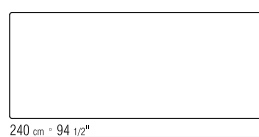

TOP IN THE FOLLOWING TYPES OF STONE:

LAVA STONE, PORPHYRY, PIETRA DEL CARDOSO, BEOLA ARGENTATA (SILVERY GREEN GNEISS) **COVER** IN WATER-REPELLENT MATERIAL; COVER IS UPON REQUEST, WITH UPCHARGE

238L5

238L6