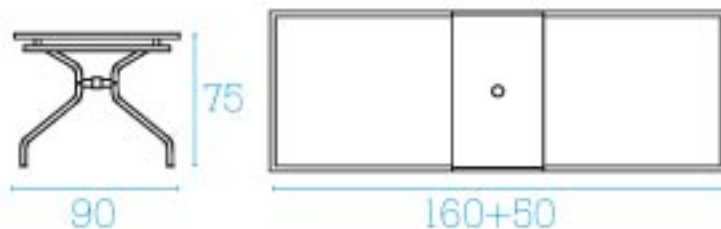

Description

Cod.: 3423

Type: Table

Line: Classic

Frame: Painted steel

Test: EN 581-1 ENV 581-3

also available in sizes:

200+70 / 100 / 75 in cm [cod.3420]

Technical Data

Weight in kg: 55

L / P / H in cm: 160+50 / 90 / 75

100
KG

88

Description

Cod.: 3424

Type: Table

Line: Classic

Frame: Painted steel

Test: EN 581-1 ENV 581-3

Technical Data

Weight in kg: 39,5

L / P / H in cm: 140+40 / 90 / 75

100
KG

88