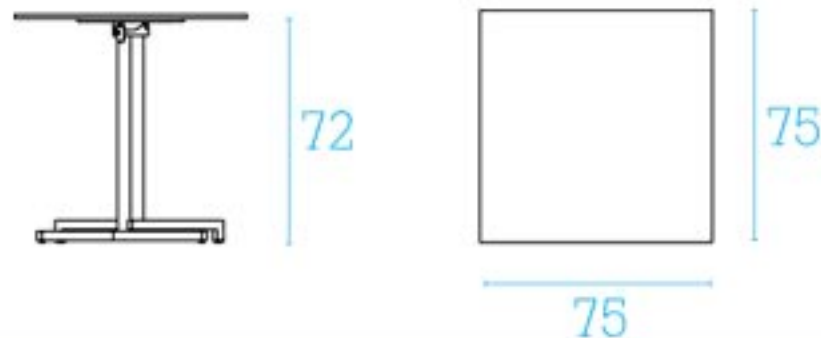

## Description

**Cod.:** 414+416

**Type:** Table

**Line:** Advanced

**Frame:** Painted steel

**Table top:** Steel sheet

Also available with **laminated top** only  
in white 23 [cod.414+418]

## Technical Data

**Weight in kg:** 14,7

**L / P / H in cm:** 80 / 80 / 72

100  
KG

## Description

**Cod.:** 415+417

**Type:** Table

**Line:** Advanced

**Frame:** Painted steel

**Table top:** Steel sheet

Also available with **laminated top** only  
in white 23 [cod.415+419]

## Technical Data

**Weight in kg:** 16,2

**L / P / H in cm:** 75 / 75 / 72

100  
KG