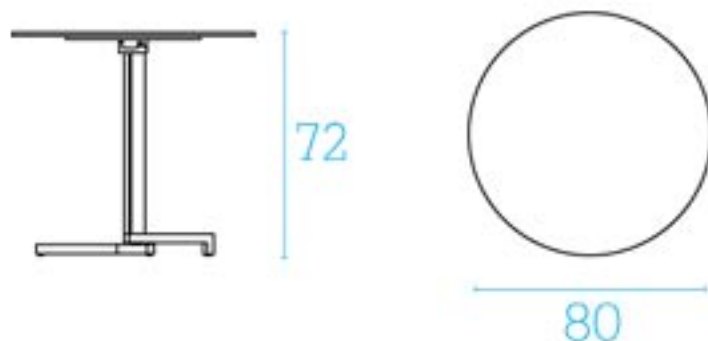

## Description

**Cod.:** 414+416

**Type:** Table

**Line:** Advanced

**Frame:** Painted steel

**Table top:** Steel sheet

Also available with **laminated top** only  
in white 23 [cod.414+418]

## Technical Data

**Weight in kg:** 14,7

**L / P / H in cm:** 80 / 80 / 72

100  
KG

## Description

**Cod.:** 415+417

**Type:** Table

**Line:** Advanced

**Frame:** Painted steel

**Table top:** Steel sheet

Also available with **laminated top** only  
in white 23 [cod.415+419]

## Technical Data

**Weight in kg:** 16,2

**L / P / H in cm:** 75 / 75 / 72

100  
KG