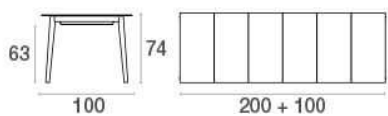

Extensible table with ceramic top 200+100x100

Description

Code: 691

Type: Extensible table

Line: Kira

Collection: Advanced

Technical data

Weight: 82 Kg

Width: 200+100 cm

Depth: 100 cm

Height: 74 cm

Static Load: 100 Kg

Extensible: Yes