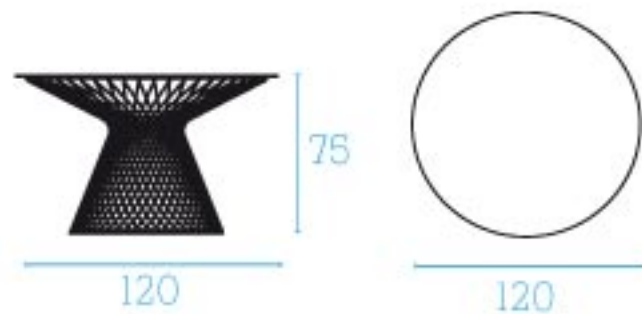

Description

Cod.: 494

Type: Table

Line: Advanced

Frame: Painted steel

Technical Data

Weight in kg: 14,6

L / P / H in cm: 120 / 120 / 75

100
KG

Description

Cod.: 493

Type: Table

Line: Advanced

Frame: Painted steel

Technical Data

Weight in kg: 8,7

L / P / H in cm: 80 / 80 / 75

100
KG