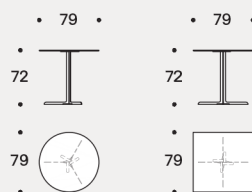

[En] — Garden is a stylish outdoor table, with a distinct design and elegant look.

The HPL top and metal base are painted to suit outdoor environments.

The table, available in three sizes, can be completely dismantled and easily transported. Matched with the new New York Soleil collection, it creates an oasis of comfort, ideal for outdoor use.

Structure

Top in 10 mm stratified HPL mounted on legs relized in 8 mm painted metal suitable for opoutdoor environment .

Tavolini / Coffee tables

Tavoli / Tables

Finitura opaca piani e struttura / Matt table top and frame finish