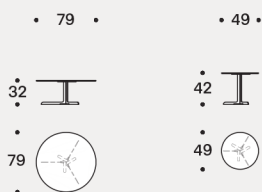

[En] — Garden is a stylish outdoor table, with a distinct design and elegant look.

The HPL top and metal base are painted to suit outdoor environments.

The table, available in three sizes, can be completely dismantled and easily transported. Matched with the new New York Soleil collection, it creates an oasis of comfort, ideal for outdoor use.

Structure

Top in 10 mm stratified HPL mounted on legs relized in 8 mm painted metal suitable for opoutdoor environment .

Tavolini / Coffee tables

Tavoli / Tables

Finitura opaca piani e struttura / Matt table top and frame finish