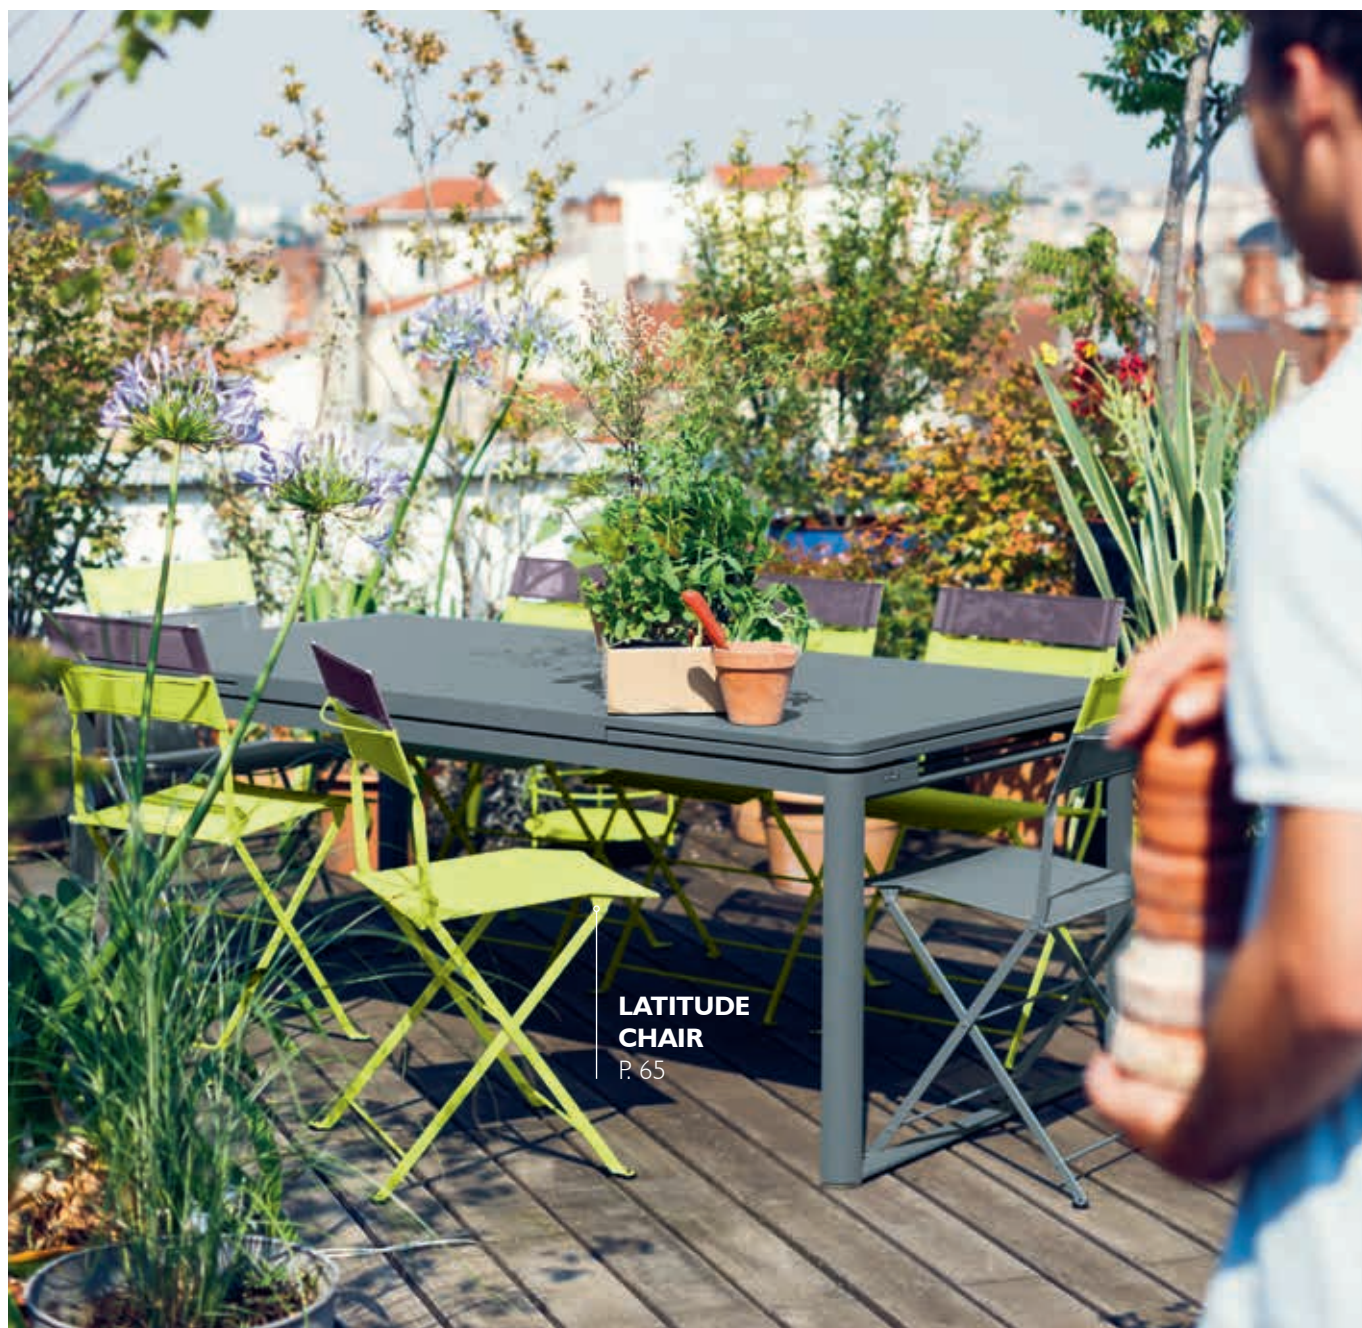

# BIARRITZ

DESIGNED BY STUDIO FERMOB

TABLE - dining height

2150 - TABLE WITH EXTENSIONS  
200/300 X 100 CM

Aluminium base  
Electro-galvanised sheet steel table top

86 KG

LATITUDE  
CHAIR  
P. 65