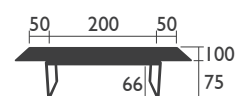

# BIARRITZ

DESIGNED BY STUDIO FERMOB

TABLE - dining height

2150 - TABLE WITH EXTENSIONS  
200/300 X 100 CM

Aluminium base  
Electro-galvanised sheet steel table top

86 KG

LATITUDE  
CHAIR  
P. 65