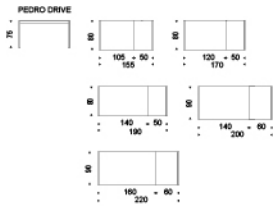

PEDRO

Design: Pierluigi Stella

DIMENSIONS

105x80x75h
120x80x75h
140x80x75h
140x90x75h
160x90x75h

DESCRIPTION

Table with base in matt white or graphite painted steel with or without profile in stainless steel. Top in matt white post-formed, grey porphyry, grey oxide, white elm laminated wood.

CATELAN ITALIA spa - Via Pilastrì 15 - 36010 Carrè - Vicenza Italy - Phone +39 0445318711 - Fax +39 0445 314289 - Email: info@cattelanitalia.com www.cattelanitalia.com

DIMENSIONS

105/155x80x75h
120/170x80x75h
140/190x80x75h
140/200x90x75h
160/220x90x75h