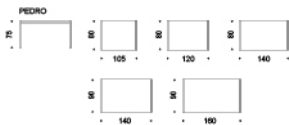

PEDRO

Design: Pierluigi Stella

DIMENSIONS

105x80x75h
120x80x75h
140x80x75h
140x90x75h
160x90x75h

DESCRIPTION

Table with base in matt white or graphite painted steel with or without profile in stainless steel. Top in matt white post-formed, grey porphyry, grey oxide, white elm laminated wood.

CATELAN ITALIA spa - Via Pilastrì 15 - 36010 Carrè - Vicenza Italy - Phone +39 0445318711 - Fax +39 0445 314289 - Email: info@cattelanitalia.com www.cattelanitalia.com

DIMENSIONS

105/155x80x75h
120/170x80x75h
140/190x80x75h
140/200x90x75h
160/220x90x75h