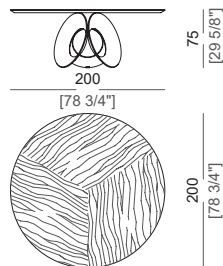

ORACLE

design
Gino Carollo 2016

BASE: metal, finishes: brass or titanium or varnished micaceous brown or oxy grey
TOP: MDF veneered in moka oak or sucupira or Emperador marble with rotating tray "Lazy Susan"

Dining table

Dining table

Dining table (marble)

Dining table