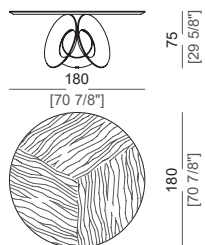

ORACLE

design
Gino Carollo 2016

BASE: metal, finishes: brass or titanium or varnished micaceous brown or oxy grey
TOP: MDF veneered in moka oak or sucupira or Emperador marble with rotating tray "Lazy Susan"

Dining table

Dining table

Dining table (marble)

Dining table