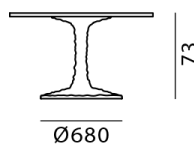

GERVASONI™

Next 132 / 136

collezione: **Next / Tables**
designer: **Paola Navone**

Round table, cast polished aluminium central base. Plain fixed top in decorated HPL, white Carrara marble or wood. Available wood finishes: natural lacquered American walnut/oak; white, grey, air force blue or black lacquered oak or plain aged oak. Available also with top \varnothing 140 cm (NEXT 136).