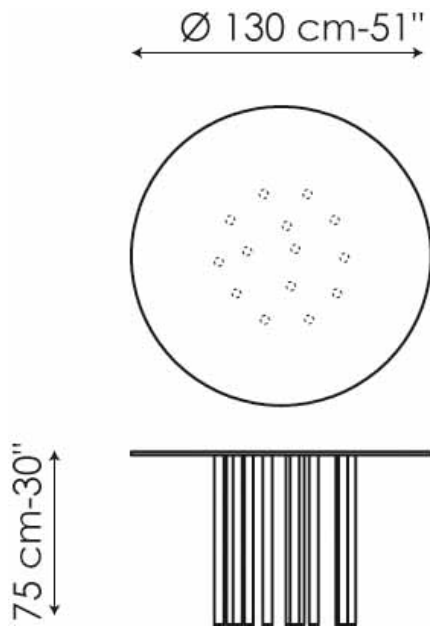

BONALDO

MILLE

design Bartoli Design

This table seems to have all the harmony and dynamism of a transparent body in motion. Mille is a fixed table with a transparent glass table top, available in different shapes and sizes. The chromed steel legs, available in variable quantities depending on the size of the table top, provide maximum stability and visual consistency.

TOP:
transparent glass

LEGS:
chrome-plated

Ø160 cm-63"

75 cm-30"

Ø180 cm-71"

75 cm-30"