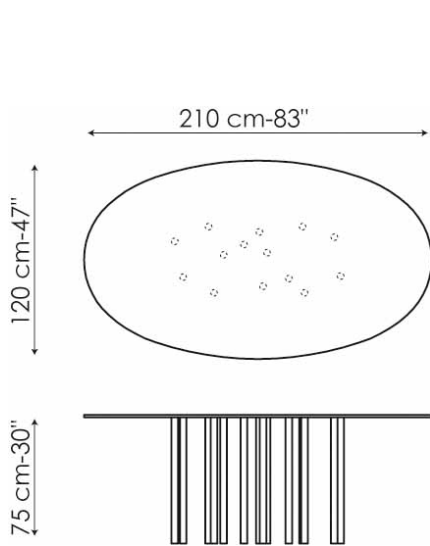

BONALDO

MILLE

design Bartoli Design

This table seems to have all the harmony and dynamism of a transparent body in motion. Mille is a fixed table with a transparent glass table top, available in different shapes and sizes. The chromed steel legs, available in variable quantities depending on the size of the table top, provide maximum stability and visual consistency.

TOP:
transparent glass

LEGS:
chrome-plated

Ø160 cm-63"

75 cm-30"

Ø180 cm-71"

75 cm-30"