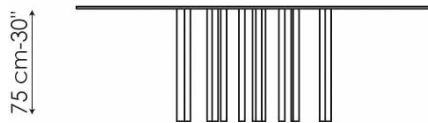

BONALDO

MILLE

design Bartoli Design

This table seems to have all the harmony and dynamism of a transparent body in motion. Mille is a fixed table with a transparent glass table top, available in different shapes and sizes. The chromed steel legs, available in variable quantities depending on the size of the table top, provide maximum stability and visual consistency.

TOP:
transparent glass

LEGS:
chrome-plated

Ø160 cm-63"

75 cm-30"

Ø180 cm-71"

75 cm-30"