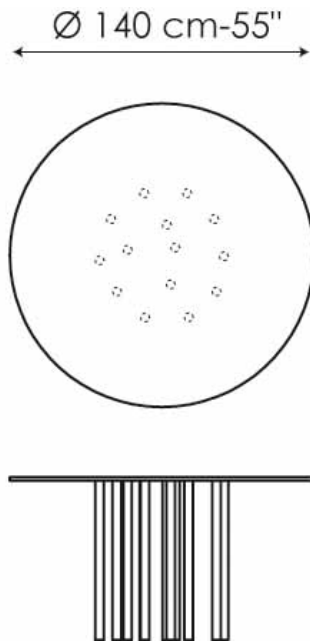

BONALDO

MILLE

design Bartoli Design

This table seems to have all the harmony and dynamism of a transparent body in motion. Mille is a fixed table with a transparent glass table top, available in different shapes and sizes. The chromed steel legs, available in variable quantities depending on the size of the table top, provide maximum stability and visual consistency.

TOP:
transparent glass

LEGS:
chrome-plated

Ø160 cm-63"

75 cm-30"

Ø180 cm-71"

75 cm-30"