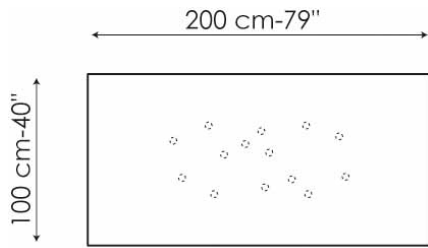

BONALDO

MILLE

design Bartoli Design

This table seems to have all the harmony and dynamism of a transparent body in motion. Mille is a fixed table with a transparent glass table top, available in different shapes and sizes. The chromed steel legs, available in variable quantities depending on the size of the table top, provide maximum stability and visual consistency.

TOP:
transparent glass

LEGS:
chrome-plated

Ø160 cm-63"

75 cm-30"

Ø180 cm-71"

75 cm-30"