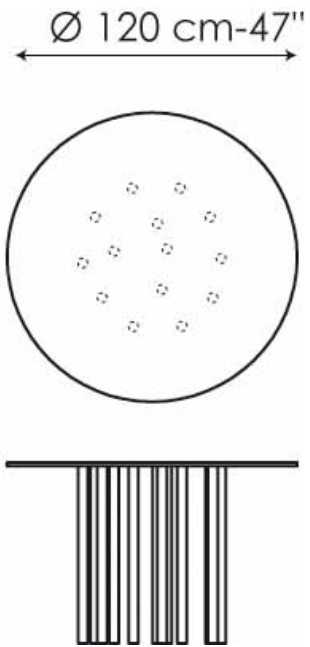

BONALDO

MILLE

design Bartoli Design

This table seems to have all the harmony and dynamism of a transparent body in motion. Mille is a fixed table with a transparent glass table top, available in different shapes and sizes. The chromed steel legs, available in variable quantities depending on the size of the table top, provide maximum stability and visual consistency.

TOP:
transparent glass

LEGS:
chrome-plated

Ø160 cm-63"

75 cm-30"

Ø180 cm-71"

75 cm-30"