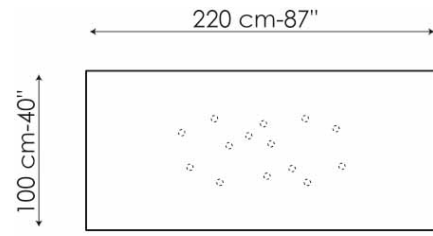

BONALDO

MILLE

design Bartoli Design

This table seems to have all the harmony and dynamism of a transparent body in motion. Mille is a fixed table with a transparent glass table top, available in different shapes and sizes. The chromed steel legs, available in variable quantities depending on the size of the table top, provide maximum stability and visual consistency.

TOP:
transparent glass

LEGS:
chrome-plated

Ø160 cm-63"

75 cm-30"

Ø180 cm-71"

75 cm-30"