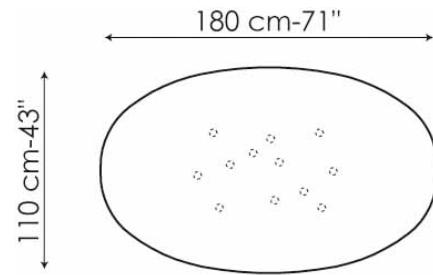

BONALDO

MILLE

design Bartoli Design

This table seems to have all the harmony and dynamism of a transparent body in motion. Mille is a fixed table with a transparent glass table top, available in different shapes and sizes. The chromed steel legs, available in variable quantities depending on the size of the table top, provide maximum stability and visual consistency.

TOP:
transparent glass

LEGS:
chrome-plated

Ø160 cm-63"

75 cm-30"

Ø180 cm-71"

75 cm-30"