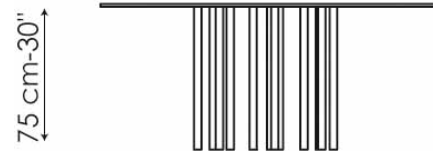

BONALDO

MILLE

design Bartoli Design

This table seems to have all the harmony and dynamism of a transparent body in motion. Mille is a fixed table with a transparent glass table top, available in different shapes and sizes. The chromed steel legs, available in variable quantities depending on the size of the table top, provide maximum stability and visual consistency.

TOP:
transparent glass

LEGS:
chrome-plated

Ø160 cm-63"

75 cm-30"

Ø180 cm-71"

75 cm-30"