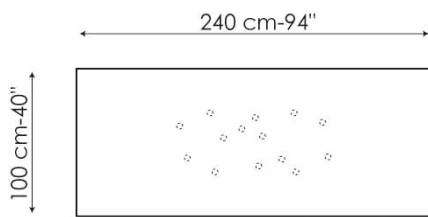

BONALDO

MILLE

design Bartoli Design

This table seems to have all the harmony and dynamism of a transparent body in motion. Mille is a fixed table with a transparent glass table top, available in different shapes and sizes. The chromed steel legs, available in variable quantities depending on the size of the table top, provide maximum stability and visual consistency.

TOP:
transparent glass

LEGS:
chrome-plated

Ø160 cm-63"

75 cm-30"

Ø180 cm-71"

75 cm-30"