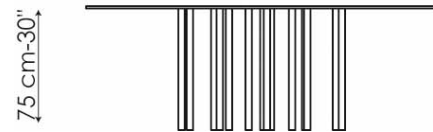

BONALDO

MILLE

design Bartoli Design

This table seems to have all the harmony and dynamism of a transparent body in motion. Mille is a fixed table with a transparent glass table top, available in different shapes and sizes. The chromed steel legs, available in variable quantities depending on the size of the table top, provide maximum stability and visual consistency.

TOP:
transparent glass

LEGS:
chrome-plated

Ø160 cm-63"

75 cm-30"

Ø180 cm-71"

75 cm-30"