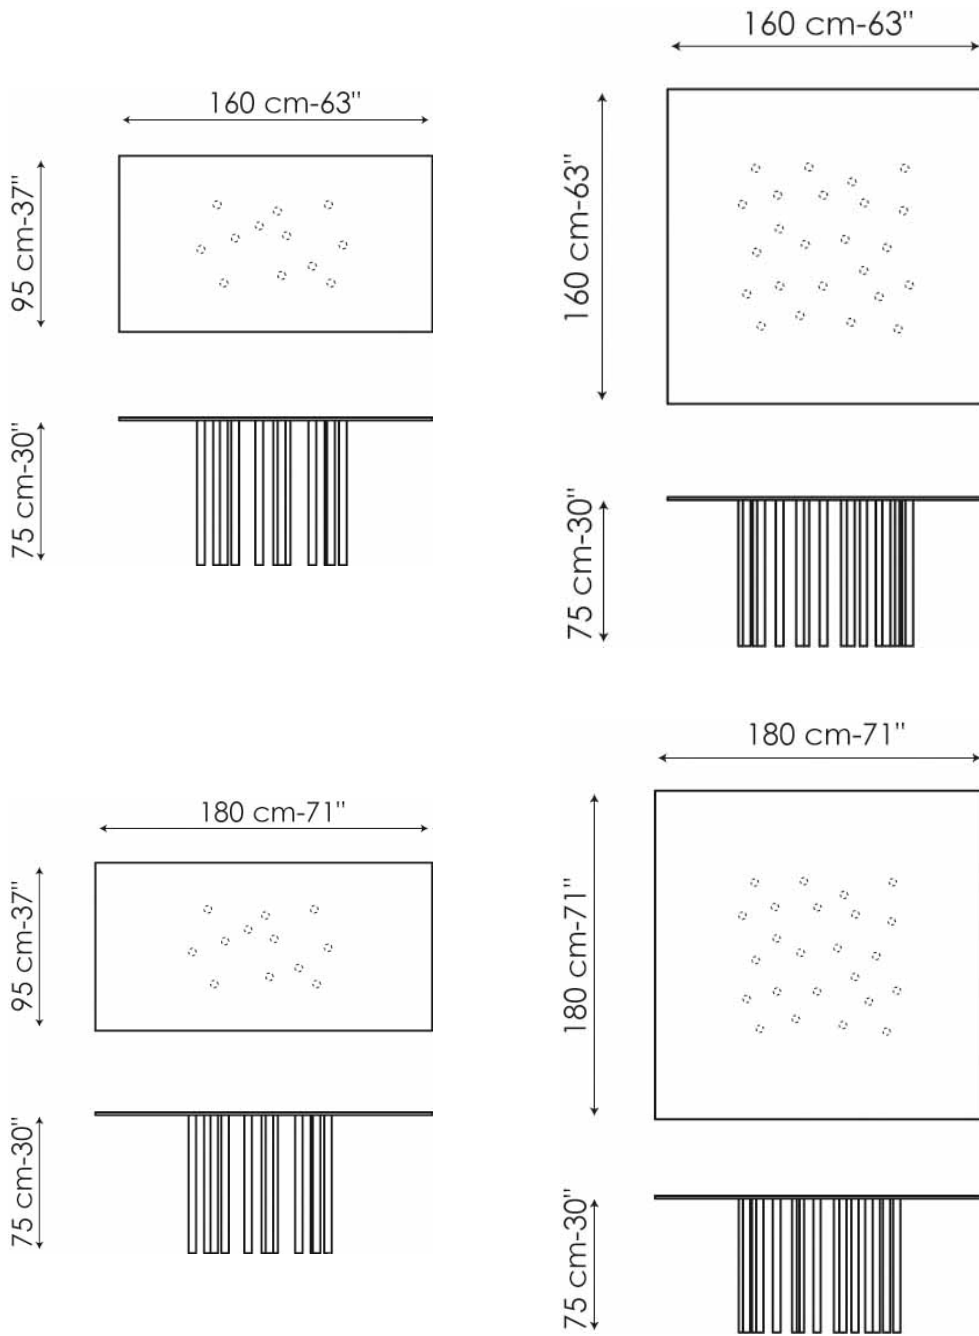

BONALDO

MILLE

design Bartoli Design

This table seems to have all the harmony and dynamism of a transparent body in motion. Mille is a fixed table with a transparent glass table top, available in different shapes and sizes. The chromed steel legs, available in variable quantities depending on the size of the table top, provide maximum stability and visual consistency.

TOP:
transparent glass

LEGS:
chrome-plated

Ø160 cm-63"

75 cm-30"

Ø180 cm-71"

75 cm-30"