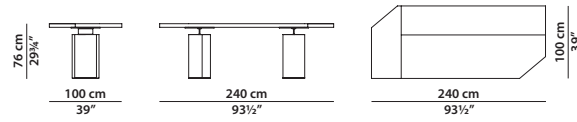

Blocks and slabs visibly vary as these are natural stones; all pictures are just a rough guide.

160 x 139 h76 | 0,65 m³

Tavolo. Table.

240 x 100 h76 | 0,85 m³

Tavolo. Table.

280 x 100 h76 | 0,90 m³

Tavolo. Table.