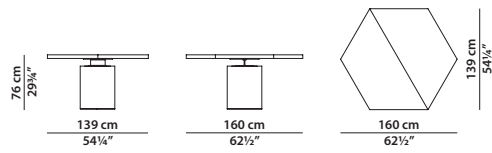

Blocks and slabs visibly vary as these are natural stones; all pictures are just a rough guide.

160 x 139 h76 | 0,65 m³

Tavolo. Table.

240 x 100 h76 | 0,85 m³

Tavolo. Table.

280 x 100 h76 | 0,90 m³

Tavolo. Table.