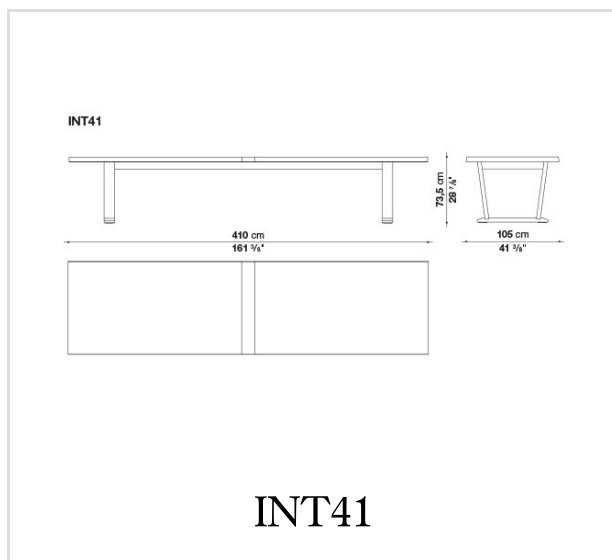

Technical drawings

B&B Italia reserves the right to make technological and aesthetic improvements to its models, including changes to the sizes and materials, without notice. The technical drawings do not define the details of the product. The measurements shown are indicative and may undergo changes. In particular, the dimensions relevant to the padded parts are subject to usage tolerances over time caused by the normal adjustment of the padding. For the specific information, please contact the dealer closest to you.