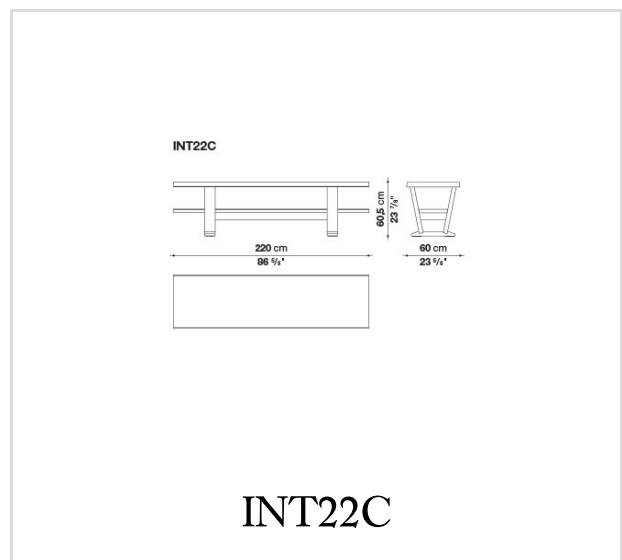

Technical drawings

B&B Italia reserves the right to make technological and aesthetic improvements to its models, including changes to the sizes and materials, without notice. The technical drawings do not define the details of the product. The measurements shown are indicative and may undergo changes. In particular, the dimensions relevant to the padded parts are subject to usage tolerances over time caused by the normal adjustment of the padding. For the specific information, please contact the dealer closest to you.