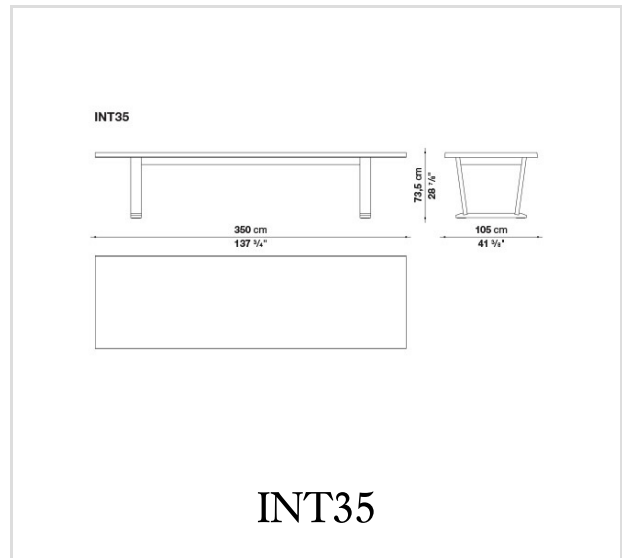

Technical drawings

B&B Italia reserves the right to make technological and aesthetic improvements to its models, including changes to the sizes and materials, without notice. The technical drawings do not define the details of the product. The measurements shown are indicative and may undergo changes. In particular, the dimensions relevant to the padded parts are subject to usage tolerances over time caused by the normal adjustment of the padding. For the specific information, please contact the dealer closest to you.