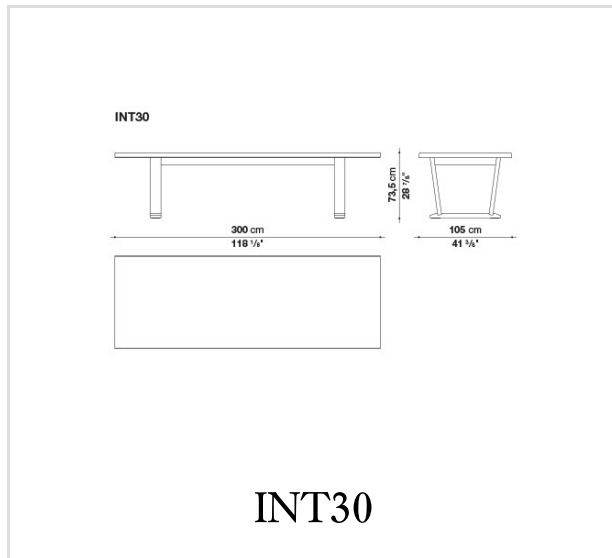

Technical drawings

B&B Italia reserves the right to make technological and aesthetic improvements to its models, including changes to the sizes and materials, without notice. The technical drawings do not define the details of the product. The measurements shown are indicative and may undergo changes. In particular, the dimensions relevant to the padded parts are subject to usage tolerances over time caused by the normal adjustment of the padding. For the specific information, please contact the dealer closest to you.