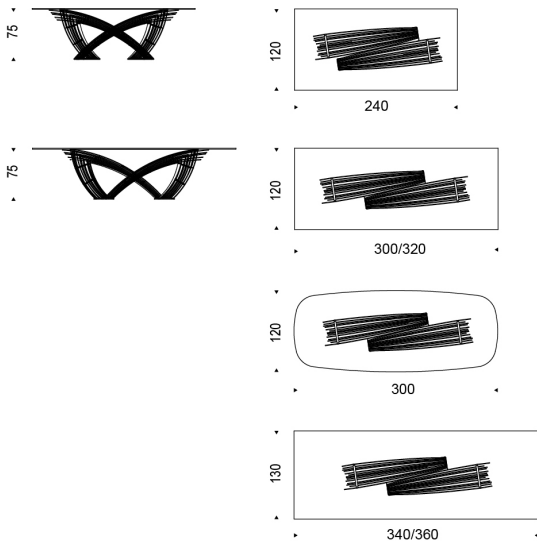

HYSTRIX

Design: Giorgio Cattelan

DIMENSIONS

240x120x75h
 300x120x75h
 300x120x75h sag.
 320x120x75h
 340x130x75h
 360x130x75h

DESCRIPTION

Table with transparent varnished steel base. Top in 15mm clear, extra clear or extra clear glass with reversed bevelled edges. The top is laid on the base.

FINISHES: base

metal

OP0 transparent varnished

FINISHES: top

glass

bevelled extra clear

clear

extra light transparent