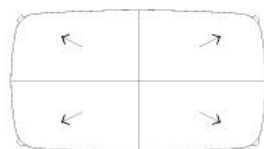

2400
94 1/2"

1080
42 1/2"

THY285V

740
29 1/4"

2850
112 1/4"

1080
42 1/2"

Wooden top and marble top
The arrows show the direction of the wooden grain

THY240V

740
29 1/4"

2400
94 1/2"

1080
42 1/2"

THY240A

740
29 1/4"

1800 - 2400
70 3/4" - 94 1/2"

1000
39 1/4"

Extendable table close

740
29 1/4"

1800 / 2400
70 3/4" / 94 1/2"

1000
39 1/4"

Extendable table open