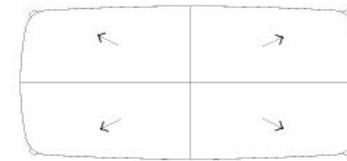

HENRY TABLE

THY285

740
29 1/4"

2850
112 1/4"

1080
42 1/2"

Glass top

THY240

740
29 1/4"

2400
94 1/2"

1080
42 1/2"

THY285V

740
29 1/4"

2850
112 1/4"

1080
42 1/2"

Wooden top and marble top
The arrows show the direction of the wooden grain

THY240V

740
29 1/4"

2400
94 1/2"

1080
42 1/2"

THY240A

740
29 1/4"

1800 - 2400
70 3/4" - 94 1/2"

1000
39 1/4"

Extendable table close