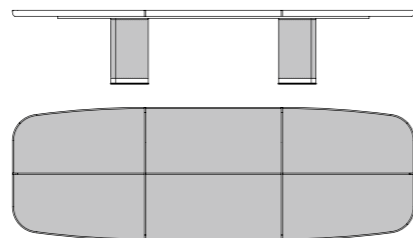

**70020**

Tavolo rettangolare in acero gambe in cuoio, inserti cuoio
Rectangular table in maple saddle leather legs, saddle leather inserts
 cm 300 x 132 x h 73
 in 118 ¹/₈ x 52 x h 28 ³/₄

**70001**

Tavolo rettangolare in acero gambe in cuoio, inserti palissandro
Rectangular table in maple saddle leather legs, rosewood inserts
 cm 400 x 132 x h 73
 in 157 ¹/₂ x 52 x h 28 ³/₄

70011
Tavolo rettangolare in acero gambe in cuoio, inserti marmo
Rectangular table in maple saddle leather legs, marble inserts
cm 400 x 132 x h 73
in 157 ¹/₂ x 52 x h 28 ³/₄

70021
Tavolo rettangolare in acero gambe in cuoio, inserti cuoio
Rectangular table in maple saddle leather legs, saddle leather inserts
cm 400 x 132 x h 73
in 157 ¹/₂ x 52 x h 28 ³/₄