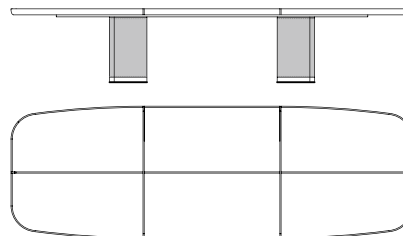

**70000**

Tavolo rettangolare in acero gambe in cuoio, inserti palissandro
Rectangular table in maple saddle leather legs, rosewood inserts
 cm 300 x 132 x h 73
 in 118 ¹/₈ x 52 x h 28 ³/₄

**70010**

Tavolo rettangolare in acero gambe in cuoio, inserti marmo
Rectangular table in maple saddle leather legs, marble inserts
 cm 300 x 132 x h 73
 in 118 ¹/₈ x 52 x h 28 ³/₄

**70020**

Tavolo rettangolare in acero gambe in cuoio, inserti cuoio
Rectangular table in maple saddle leather legs, saddle leather inserts
 cm 300 x 132 x h 73
 in 118 ¹/₈ x 52 x h 28 ³/₄

**70001**

Tavolo rettangolare in acero gambe in cuoio, inserti palissandro
Rectangular table in maple saddle leather legs, rosewood inserts
 cm 400 x 132 x h 73
 in 157 ¹/₂ x 52 x h 28 ³/₄