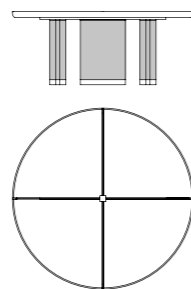

70012
Tavolo rotondo in acero gambe in cuoio, inserti marmo
Round table in maple saddle leather legs, marble inserts
Ø cm 180 x h 73
Ø in 70 ⁷/₈ x h 28 ³/₄