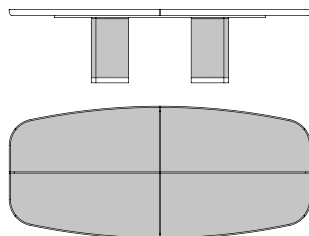

70020

Tavolo rettangolare in acero gambe in cuoio, inserti cuoio
Rectangular table in maple saddle leather legs, saddle leather inserts
cm 300 x 132 x h 73
in 118 ¹/₈ x 52 x h 28 ³/₄