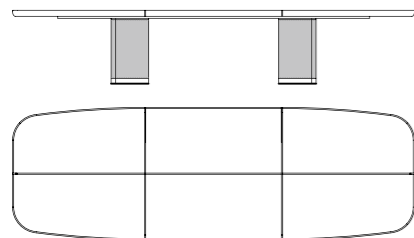

**70000**

Tavolo rettangolare in acero gambe in cuoio, inserti palissandro
Rectangular table in maple saddle leather legs, rosewood inserts
 cm 300 x 132 x h 73
 in 118 ¹/₈ x 52 x h 28 ³/₄

**70010**

Tavolo rettangolare in acero gambe in cuoio, inserti marmo
Rectangular table in maple saddle leather legs, marble inserts
 cm 300 x 132 x h 73
 in 118 ¹/₈ x 52 x h 28 ³/₄

**70020**

Tavolo rettangolare in acero gambe in cuoio, inserti cuoio
Rectangular table in maple saddle leather legs, saddle leather inserts
 cm 300 x 132 x h 73
 in 118 ¹/₈ x 52 x h 28 ³/₄

**70001**

Tavolo rettangolare in acero gambe in cuoio, inserti palissandro
Rectangular table in maple saddle leather legs, rosewood inserts
 cm 400 x 132 x h 73
 in 157 ¹/₂ x 52 x h 28 ³/₄