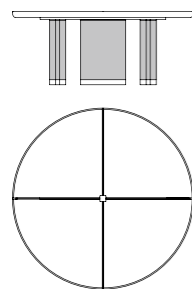

**70000**

Tavolo rettangolare in acero gambe in cuoio, inserti palissandro
Rectangular table in maple saddle leather legs, rosewood inserts
 cm 300 x 132 x h 73
 in 118 ¹/₈ x 52 x h 28 ³/₄

**70010**

Tavolo rettangolare in acero gambe in cuoio, inserti marmo
Rectangular table in maple saddle leather legs, marble inserts
 cm 300 x 132 x h 73
 in 118 ¹/₈ x 52 x h 28 ³/₄

**70020**

Tavolo rettangolare in acero gambe in cuoio, inserti cuoio
Rectangular table in maple saddle leather legs, saddle leather inserts
 cm 300 x 132 x h 73
 in 118 ¹/₈ x 52 x h 28 ³/₄

**70001**

Tavolo rettangolare in acero gambe in cuoio, inserti palissandro
Rectangular table in maple saddle leather legs, rosewood inserts
 cm 400 x 132 x h 73
 in 157 ¹/₂ x 52 x h 28 ³/₄

70011
Tavolo rettangolare in acero gambe in cuoio, inserti marmo
Rectangular table in maple saddle leather legs, marble inserts
cm 400 x 132 x h 73
in 157 ¹/₂ x 52 x h 28 ³/₄

70021
Tavolo rettangolare in acero gambe in cuoio, inserti cuoio
Rectangular table in maple saddle leather legs, saddle leather inserts
cm 400 x 132 x h 73
in 157 ¹/₂ x 52 x h 28 ³/₄

70002
Tavolo rotondo in acero gambe in cuoio, inserti palissandro
Round table in maple saddle leather legs, rosewood inserts
Ø cm 180 x h 73
Ø in 70 ⁷/₈ x h 28 ³/₄

70012
Tavolo rotondo in acero gambe in cuoio, inserti marmo
Round table in maple saddle leather legs, marble inserts
Ø cm 180 x h 73
Ø in 70 ⁷/₈ x h 28 ³/₄