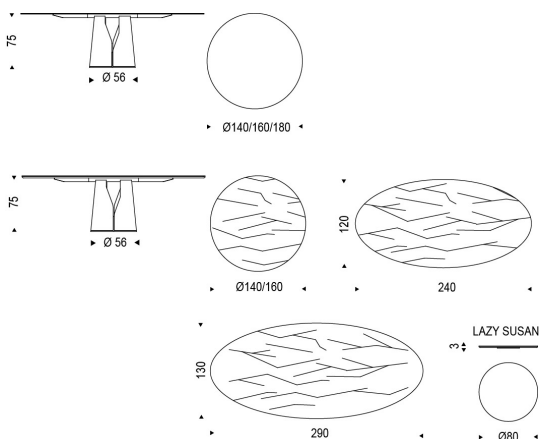

GIANO

Design: Manzoni e Tapinassi

DIMENSIONS

240x120x75h ovale
290x130x75h ovale
Ø140x75h
Ø160x75h
Ø180x75h

DESCRIPTION

Table with base in white (GFM71), black (GFM73) or graphite (GFM69) embossed lacquered steel. Top in matt white Carrara (BCO) marble or Canaletto walnut (NC) or burned oak (RB) wood.