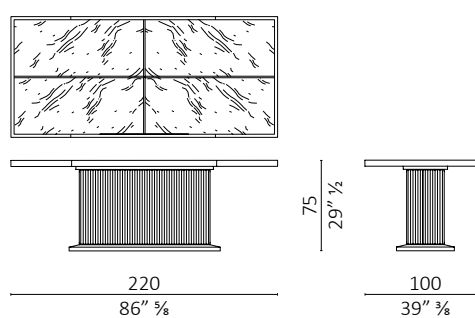

Technical features - Fixed table, made in solid American walnut and veneered poplar plywood. Base covered with solid American walnut wood strips. Base-frame in burnished brass. Top in marble or wood. Top in marble (2 slabs) of round table is divided in n°4 sections, cross inlay in American walnut. Marble top of oval and rectangular table can be produced in a single lightened 6mm marble slab supported by aluminium honeycomb panel, or is divided in n° 4 sections with cross inlay in American walnut.

Full table rettangolare / rectangular

Full table ovale / oval

Full table ovale / oval

Full table ovale / oval

Full table ovale / oval

Full table rettangolare / rectangular

Full table rettangolare / rectangular

Full table rettangolare / rectangular

Full table rettangolare / rectangular

Full table rettangolare / rectangular

Full table rettangolare / rectangular