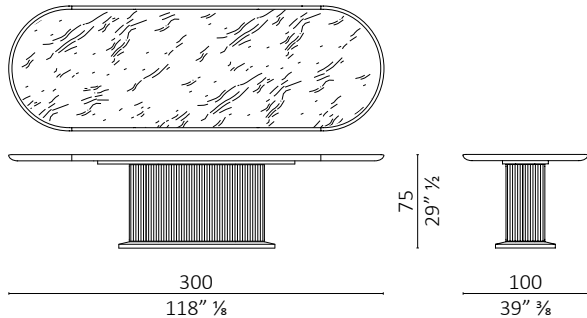

Technical features - Fixed table, made in solid American walnut and veneered poplar plywood. Base covered with solid American walnut wood strips. Base-frame in burnished brass. Top in marble or wood. Top in marble (2 slabs) of round table is divided in n°4 sections, cross inlay in American walnut. Marble top of oval and rectangular table can be produced in a single lightened 6mm marble slab supported by aluminium honeycomb panel, or is divided in n° 4 sections with cross inlay in American walnut.

Full table rotondo / round

Full table rotondo / round

Full table rotondo / round

Full table rotondo / round

Full table ovale / oval

Full table ovale / oval

Full table rettangolare / rectangular

Full table rettangolare / rectangular

Full table rettangolare / rectangular

Full table ovale / oval

Full table ovale / oval

Full table ovale / oval

Full table ovale / oval

Full table rettangolare / rectangular

Full table rettangolare / rectangular

Full table rettangolare / rectangular

Full table rettangolare / rectangular

Full table rettangolare / rectangular

Full table rettangolare / rectangular