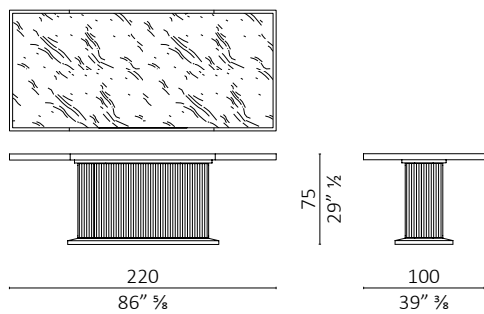

Technical features - Fixed table, made in solid American walnut and veneered poplar plywood. Base covered with solid American walnut wood strips. Base-frame in burnished brass. Top in marble or wood. Top in marble (2 slabs) of round table is divided in n°4 sections, cross inlay in American walnut. Marble top of oval and rectangular table can be produced in a single lightened 6mm marble slab supported by aluminium honeycomb panel, or is divided in n° 4 sections with cross inlay in American walnut.

Full table rotondo / round

Full table rotondo / round

Full table rotondo / round

Full table rotondo / round

Full table ovale / oval

Full table ovale / oval

Full table rettangolare / rectangular

Full table rettangolare / rectangular

Full table rettangolare / rectangular

Full table ovale / oval

Full table ovale / oval

Full table ovale / oval

Full table ovale / oval

Full table rettangolare / rectangular

Full table rettangolare / rectangular

Full table rettangolare / rectangular

Full table rettangolare / rectangular

Full table rettangolare / rectangular

Full table rettangolare / rectangular