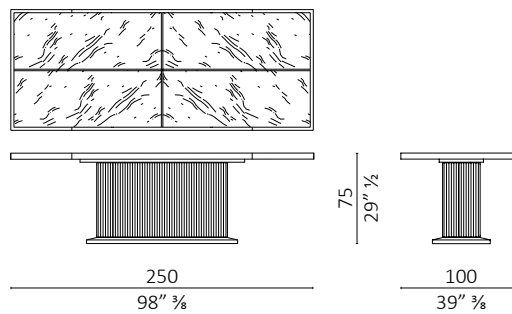

Technical features - Fixed table, made in solid American walnut and veneered poplar plywood. Base covered with solid American walnut wood strips. Base-frame in burnished brass. Top in marble or wood. Top in marble (2 slabs) of round table is divided in n°4 sections, cross inlay in American walnut. Marble top of oval and rectangular table can be produced in a single lightened 6mm marble slab supported by aluminium honeycomb panel, or is divided in n° 4 sections with cross inlay in American walnut.

Full table rettangolare / rectangular

Full table ovale / oval

Full table ovale / oval

Full table ovale / oval

Full table ovale / oval

Full table rettangolare / rectangular

Full table rettangolare / rectangular

Full table rettangolare / rectangular

Full table rettangolare / rectangular

Full table rettangolare / rectangular

Full table rettangolare / rectangular