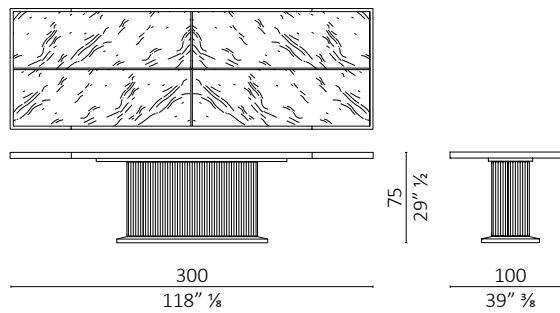

Technical features - Fixed table, made in solid American walnut and veneered poplar plywood. Base covered with solid American walnut wood strips. Base-frame in burnished brass. Top in marble or wood. Top in marble (2 slabs) of round table is divided in n°4 sections, cross inlay in American walnut. Marble top of oval and rectangular table can be produced in a single lightened 6mm marble slab supported by aluminium honeycomb panel, or is divided in n° 4 sections with cross inlay in American walnut.

Full table rettangolare / rectangular

Full table ovale / oval

Full table ovale / oval

Full table ovale / oval

Full table ovale / oval

Full table rettangolare / rectangular

Full table rettangolare / rectangular

Full table rettangolare / rectangular

Full table rettangolare / rectangular

Full table rettangolare / rectangular

Full table rettangolare / rectangular