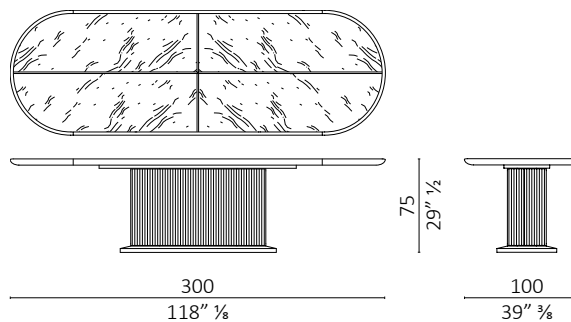

Technical features - Fixed table, made in solid American walnut and veneered poplar plywood. Base covered with solid American walnut wood strips. Base-frame in burnished brass. Top in marble or wood. Top in marble (2 slabs) of round table is divided in n°4 sections, cross inlay in American walnut. Marble top of oval and rectangular table can be produced in a single lightened 6mm marble slab supported by aluminium honeycomb panel, or is divided in n° 4 sections with cross inlay in American walnut.

Full table rotondo / round

Full table rotondo / round

Full table rotondo / round

Full table rotondo / round

Full table ovale / oval

Full table ovale / oval

Full table rettangolare / rectangular

Full table rettangolare / rectangular

Full table rettangolare / rectangular

Full table ovale / oval

Full table ovale / oval

Full table ovale / oval

Full table ovale / oval

Full table rettangolare / rectangular

Full table rettangolare / rectangular

Full table rettangolare / rectangular

Full table rettangolare / rectangular

Full table rettangolare / rectangular

Full table rettangolare / rectangular