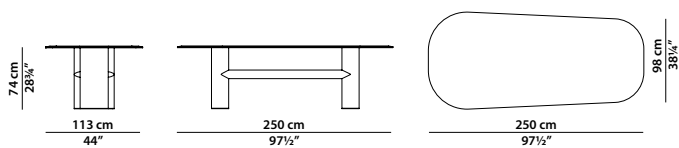

Wooden crate equipped with two sensors to check for any damage occurred during transport. (Refer to "Important information").

250 x 113 h74 | 2,93 m³

Tavolo. Table.

290 x 123 h74 | 4,96 m³

Tavolo. Table.