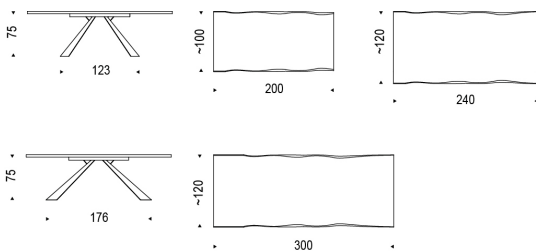

ELIOT

Design: Giorgio Cattelan

DIMENSIONS

160x90x75h
182x90x75h
200x106x75h
202x108x75h
240x120x75h
242x108x75h

DESCRIPTION

Table with base in white, black or graphite embossed lacquered steel or in satine stainless steel. 12 mm top in white or graphite painted extra clear glass or white or graphite painted frosted extra clear glass or white Carrara or Emperador marble. 15 mm glass top on 240x120 version.

DIMENSIONS

160/236x90x75h
182/258x90x75h
200/294x106x75h

DESCRIPTION

Extendible table with base in white or graphite embossed lacquered steel or in satine stainless steel. Top and extensions in 12mm in white or graphite painted extra clear glass or white or graphite painted frosted extra clear glass.

FINISHES: base

metal

FINISHES: top

glass

marble

ELIOT WOOD

Design: Giorgio Cattelan

DIMENSIONS

200x100x75h
240x120x75h
300x120x75h

DESCRIPTION

Table with base in white or graphite embossed lacquered steel or in satine stainless steel. Top in Canaletto walnut or burned oak with natural irregular edges.