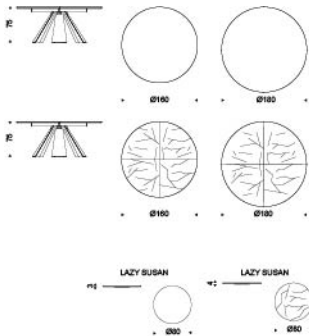

DIMENSIONS

ø160x75h
ø180x75h
ø80 lazy susan

DESCRIPTION

Table with base in white, black or graphite embossed lacquered steel or in satine stainless steel. 15mm top in white or graphite painted extra clear glass or white Carrara or Emperador marble. Optional central swivelling tray in glass or marble matching the top.