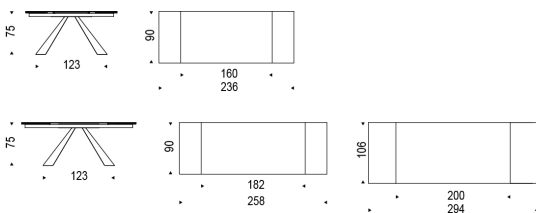

ELIOT

Design: Giorgio Cattelan

DIMENSIONS

160x90x75h
182x90x75h
200x106x75h
202x108x75h
240x120x75h
242x108x75h

DESCRIPTION

Table with base in white, black or graphite embossed lacquered steel or in satine stainless steel. 12 mm top in white or graphite painted extra clear glass or white or graphite painted frosted extra clear glass or white Carrara or Emperador marble. 15 mm glass top on 240x120 version.

DIMENSIONS

160/236x90x75h
182/258x90x75h
200/294x106x75h

DESCRIPTION

Extendible table with base in white or graphite embossed lacquered steel or in satine stainless steel. Top and extensions in 12mm in white or graphite painted extra clear glass or white or graphite painted frosted extra clear glass.