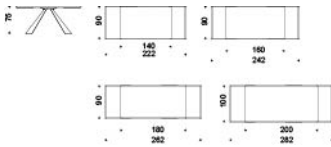

ELIOT

Design: Giorgio Cattelan

DIMENSIONS

160x90x75h
182x90x75h
200x106x75h
202x108x75h
240x120x75h
242x108x75h

DESCRIPTION

Table with base in white, black or graphite embossed lacquered steel or in satine stainless steel. 12 mm top in white or graphite painted extra clear glass or white or graphite painted frosted extra clear glass or white Carrara or Emperador marble. 15 mm glass top on 240x120 version.

DIMENSIONS

160/236x90x75h
182/258x90x75h
200/294x106x75h

DESCRIPTION

Extendible table with base in white or graphite embossed lacquered steel or in satine stainless steel. Top and extensions in 12mm in white or graphite painted extra clear glass or white or graphite painted frosted extra clear glass.

ELIOT WOOD DRIVE

Design: Giorgio Cattelan

Le informazioni qui riportate sono basate sugli ultimi dati pubblicati a listino. L'azienda si riserva il diritto di apportare modifiche ai modelli senza preavviso.

CATELAN ITALIA spa - Via Pilastrì 15 - 36010 Carrè - Vicenza Italy - Phone +39 0445318711 - Fax +39 0445 314289 - Email: info@cattelanitalia.com www.cattelanitalia.com

DIMENSIONS

140/222x90x75h
160/242x90x75h
180/262x90x75h
200/282x100x75h