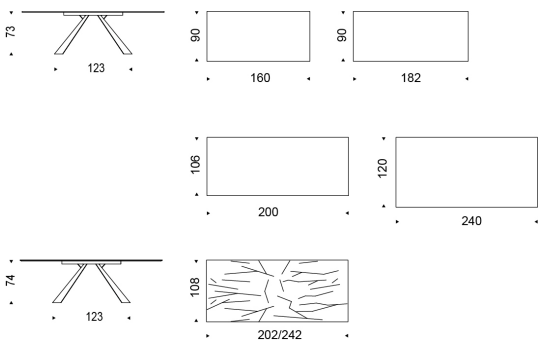

ELIOT

Design: Giorgio Cattelan

DIMENSIONS

160x90x75h
182x90x75h
200x106x75h
202x108x75h
240x120x75h
242x108x75h

DESCRIPTION

Table with base in white, black or graphite embossed lacquered steel or in satine stainless steel. 12 mm top in white or graphite painted extra clear glass or white or graphite painted frosted extra clear glass or white Carrara or Emperador marble. 15 mm glass top on 240x120 version.

DIMENSIONS

160/236x90x75h
182/258x90x75h
200/294x106x75h

DESCRIPTION

Extendible table with base in white or graphite embossed lacquered steel or in satine stainless steel. Top and extensions in 12mm in white or graphite painted extra clear glass or white or graphite painted frosted extra clear glass.

200x100x75h
240x120x75h
300x120x75h

DESCRIPTION

Table with base in white or graphite embossed lacquered steel or in satine stainless steel. Top in Canaletto walnut or burned oak with natural irregular edges.