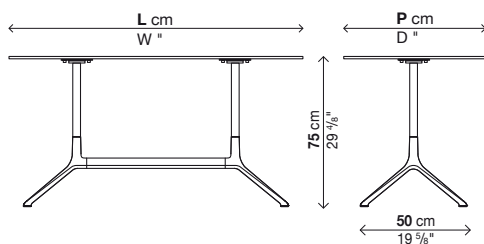

Pure-white laminate

→ For packaging specifications, see page 88.

→ Reinforced packaging, see page 205.

Fixed top (H.75 cm)

Code	Size	Structure finishes	Top	Price in EURO	Packs	Vol. ³	Kg
01ELE20	100 x 59	aluminium	black laminate				
		lacquered	Pure-white laminate				
		polished	black laminate				
		aluminium	Pure-white laminate				
01ELE22	120 x 59	aluminium	black laminate				
		lacquered	Pure-white laminate				
		polished	black laminate				
		aluminium	Pure-white laminate				
01ELE21	100 x 69	aluminium	black laminate				
		lacquered	Pure-white laminate				
		polished	black laminate				
		aluminium	Pure-white laminate				
01ELE23	120 x 69	aluminium	black laminate				
		lacquered	Pure-white laminate				
		polished	black laminate				
		aluminium	Pure-white laminate				

Fixed top (H.75 cm)

Code	Size	Structure finishes	Top	Price in EURO	Packs	Vol. ³	Kg
01ELE25	150 x 69	aluminium	black laminate				
		lacquered	Pure-white laminate				
		polished	black laminate				
		aluminium	Pure-white laminate				
01ELE24	120 x 79	aluminium	black laminate				
		lacquered	Pure-white laminate				
		polished	black laminate				
		aluminium	Pure-white laminate				
01ELE26	150 x 79	aluminium	black laminate				
		lacquered	Pure-white laminate				
		polished	black laminate				
		aluminium	Pure-white laminate				
01ELE30	200 x 79	aluminium	black laminate				
		lacquered	Pure-white laminate				
		polished	black laminate				
		aluminium	Pure-white laminate				