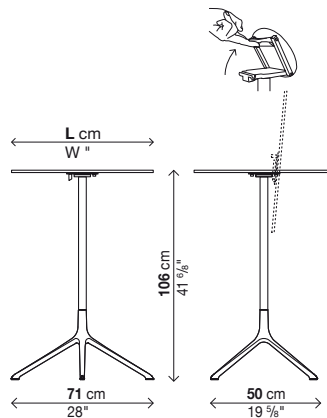

Pure-white laminate

→ For packaging specifications, see page 88.

→ Reinforced packaging, see page 205.

Fixed top (H.105 cm)

Code	Size	Structure finishes	Top	Price in EURO	Packs	Vol. ³	Kg
01ELE04R	Ø 69	aluminium	black laminate				
		lacquered	Pure-white laminate				
		polished	black laminate				
		aluminium	Pure-white laminate				
01ELE04Q	69 x 69	aluminium	black laminate				
		lacquered	Pure-white laminate				
		polished	black laminate				
		aluminium	Pure-white laminate				
01ELE05R	Ø 79	aluminium	black laminate				
		lacquered	Pure-white laminate				
		polished	black laminate				
		aluminium	Pure-white laminate				
01ELE05Q	79 x 79	aluminium	black laminate				
		lacquered	Pure-white laminate				
		polished	black laminate				
		aluminium	Pure-white laminate				

Tip-up top (H.106 cm)

Code	Size	Structure finishes	Top	Price in EURO	Packs	Vol. ³	Kg
01ELE09R	Ø 69	aluminium	black laminate				
		lacquered	Pure-white laminate				
		polished	black laminate				
		aluminium	Pure-white laminate				
01ELE09Q	69 x 69	aluminium	black laminate				
		lacquered	Pure-white laminate				
		polished	black laminate				
		aluminium	Pure-white laminate				
01ELE10R	Ø 79	aluminium	black laminate				
		lacquered	Pure-white laminate				
		polished	black laminate				
		aluminium	Pure-white laminate				
01ELE10Q	79 x 79	aluminium	black laminate				
		lacquered	Pure-white laminate				
		polished	black laminate				
		aluminium	Pure-white laminate				