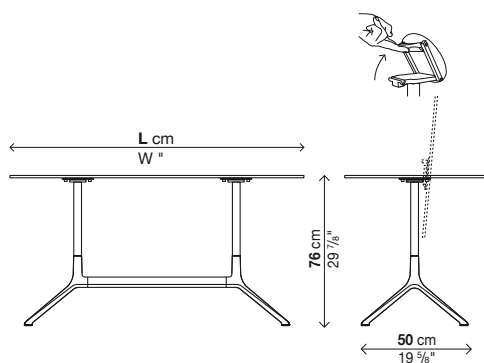

Pure-white laminate

→ For packaging specifications, see page 88.

→ Reinforced packaging, see page 205.

Tip-up top (H.76 cm)

Code	Size	Structure finishes	Top	Price in EURO	Packs	Vol. ³	Kg
01ELE40	100 x 59	aluminium	black laminate				
		lacquered	Pure-white laminate				
		polished	black laminate				
		aluminium	Pure-white laminate				
01ELE42	120 x 59	aluminium	black laminate				
		lacquered	Pure-white laminate				
		polished	black laminate				
		aluminium	Pure-white laminate				
01ELE41	100 x 69	aluminium	black laminate				
		lacquered	Pure-white laminate				
		polished	black laminate				
		aluminium	Pure-white laminate				
01ELE43	120 x 69	aluminium	black laminate				
		lacquered	Pure-white laminate				
		polished	black laminate				
		aluminium	Pure-white laminate				

Tip-up top (H.76 cm)

Code	Size	Structure finishes	Top	Price in EURO	Packs	Vol. ³	Kg
01ELE45	150 x 69	aluminium	black laminate				
		lacquered	Pure-white laminate				
		polished	black laminate				
		aluminium	Pure-white laminate				
01ELE44	120 x 79	aluminium	black laminate				
		lacquered	Pure-white laminate				
		polished	black laminate				
		aluminium	Pure-white laminate				
01ELE46	150 x 79	aluminium	black laminate				
		lacquered	Pure-white laminate				
		polished	black laminate				
		aluminium	Pure-white laminate				
01ELE50	200 x 79	aluminium	black laminate				
		lacquered	Pure-white laminate				
		polished	black laminate				
		aluminium	Pure-white laminate				