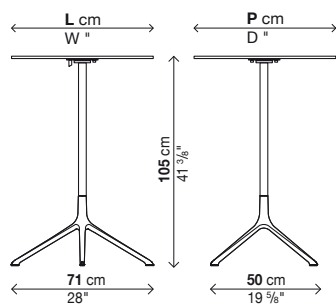

Pure-white laminate

→ For packaging specifications, see page 88.

→ Reinforced packaging, see page 205.

Fixed top (H.105 cm)

Code	Size	Structure finishes	Top	Price in EURO	Packs	Vol. ³	Kg
01ELE04R	Ø 69	aluminium	black laminate				
		lacquered	Pure-white laminate				
		polished	black laminate				
		aluminium	Pure-white laminate				
01ELE04Q	69 x 69	aluminium	black laminate				
		lacquered	Pure-white laminate				
		polished	black laminate				
		aluminium	Pure-white laminate				
01ELE05R	Ø 79	aluminium	black laminate				
		lacquered	Pure-white laminate				
		polished	black laminate				
		aluminium	Pure-white laminate				
01ELE05Q	79 x 79	aluminium	black laminate				
		lacquered	Pure-white laminate				
		polished	black laminate				
		aluminium	Pure-white laminate				

Tip-up top (H.106 cm)

Code	Size	Structure finishes	Top	Price in EURO	Packs	Vol. ³	Kg
01ELE09R	Ø 69	aluminium	black laminate				
		lacquered	Pure-white laminate				
		polished	black laminate				
		aluminium	Pure-white laminate				
01ELE09Q	69 x 69	aluminium	black laminate				
		lacquered	Pure-white laminate				
		polished	black laminate				
		aluminium	Pure-white laminate				
01ELE10R	Ø 79	aluminium	black laminate				
		lacquered	Pure-white laminate				
		polished	black laminate				
		aluminium	Pure-white laminate				
01ELE10Q	79 x 79	aluminium	black laminate				
		lacquered	Pure-white laminate				
		polished	black laminate				
		aluminium	Pure-white laminate				