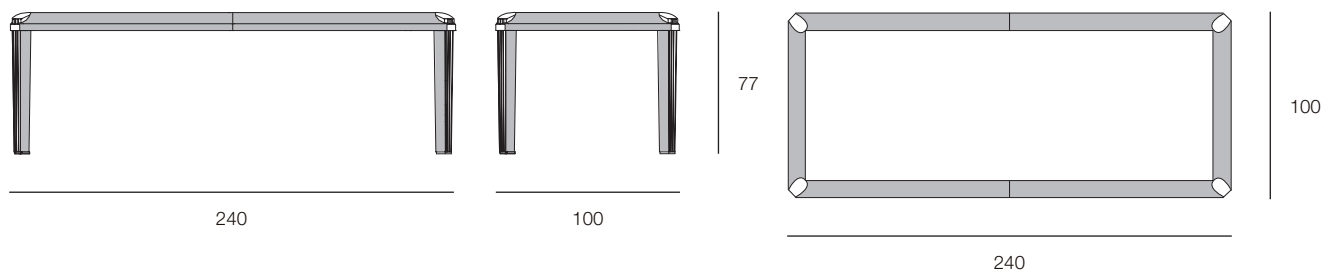

## ECLIPSE Rectangular table

Designer: Andrea Bonini

Year: 2018

### DESCRIPTION

Eclipse collection rectangular table. Wooden structure, hand-decorated, gloss polyester finish chesnut color briar effect. Leather application. Light gold metal details. Also available without leather applications on top. More wooden finishes and leathers are available in our samples books.

### DRAWINGS

measures in cm

WITH LEATHER APPLICATIONS ON TOP

WITH WOODEN TOP