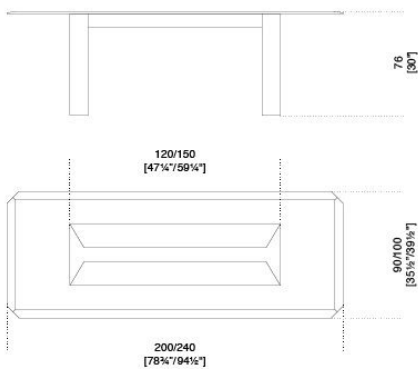

Table with 15mm glass top painted with the exclusive "Cashmere" brushed finish in the colours gold grey or anthracite. Large bevel of 6 cm on all the top edges. Wooden base covered by 6mm tempered painted glass.

Dimensioni / Sizes  
Cm  
200 × 90 × 74h  
240 × 90 × 74h  
200 × 100 × 74h  
240 × 100 × 74h

Inches  
78¾" × 35½" × 29¼"h  
94½" × 35½" × 29¼"h  
78¾" × 39½" × 29¼"h  
94½" × 39½" × 29¼"h

*Cristallo / Glass*