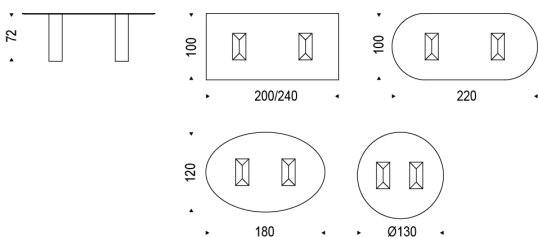

DIAPASON

Design: Studio Diapason

DIMENSIONI

180x120x72h ovale
200x100x72h
220x100x72h oblungo
240x100x72h
ø130x72h

DESCRIZIONE

Tavolo con base in Travertino o bianco Carrara e piano in cristallo trasparente 15mm. Piano in appoggio.